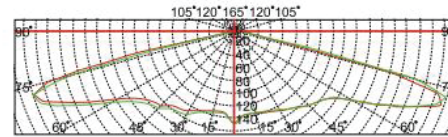

LM80

IP65

5 Yrs
Warranty

City GY856 LED Street / Garden Light

Polar Diagram

PRODUCT SPECIFICATION

Rated Power	LED Brand	LED Qty	Driver Brand	Lumen Efficiency	IP/IK Rating	Product Weight
30W	CREE	1pc COB	Inventronics	90lm/w	IP65 / IK08	5.5kg
40W	CREE	1pc COB	Inventronics	90lm/w	IP65 / IK08	5.5kg
55W	CREE	1pc COB	Inventronics	90lm/w	IP65 / IK08	5.5kg