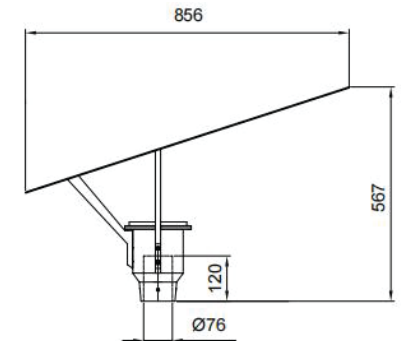

LM80

IP65

5 Yrs
Warranty

City GY856 LED Street / Garden Light

Polar Diagram

PRODUCT SPECIFICATION

Rated Power	LED Brand	LED Qty	Driver Brand	Lumen Efficiency	IP/IK Rating	Product Weight
30W	CREE	1pc COB	Inventronics	90lm/w	IP65 / IK08	5.5kg
40W	CREE	1pc COB	Inventronics	90lm/w	IP65 / IK08	5.5kg
55W	CREE	1pc COB	Inventronics	90lm/w	IP65 / IK08	5.5kg