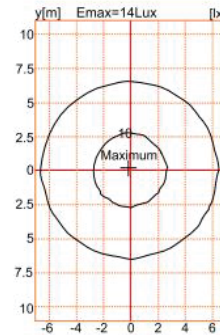

LM80

IP65

5 Yrs
Warranty

City GY856 LED Street / Garden Light

Polar Diagram

PRODUCT SPECIFICATION

Rated Power	LED Brand	LED Qty	Driver Brand	Lumen Efficiency	IP/IK Rating	Product Weight
30W	CREE	1pc COB	Inventronics	90lm/w	IP65 / IK08	5.5kg
40W	CREE	1pc COB	Inventronics	90lm/w	IP65 / IK08	5.5kg
55W	CREE	1pc COB	Inventronics	90lm/w	IP65 / IK08	5.5kg