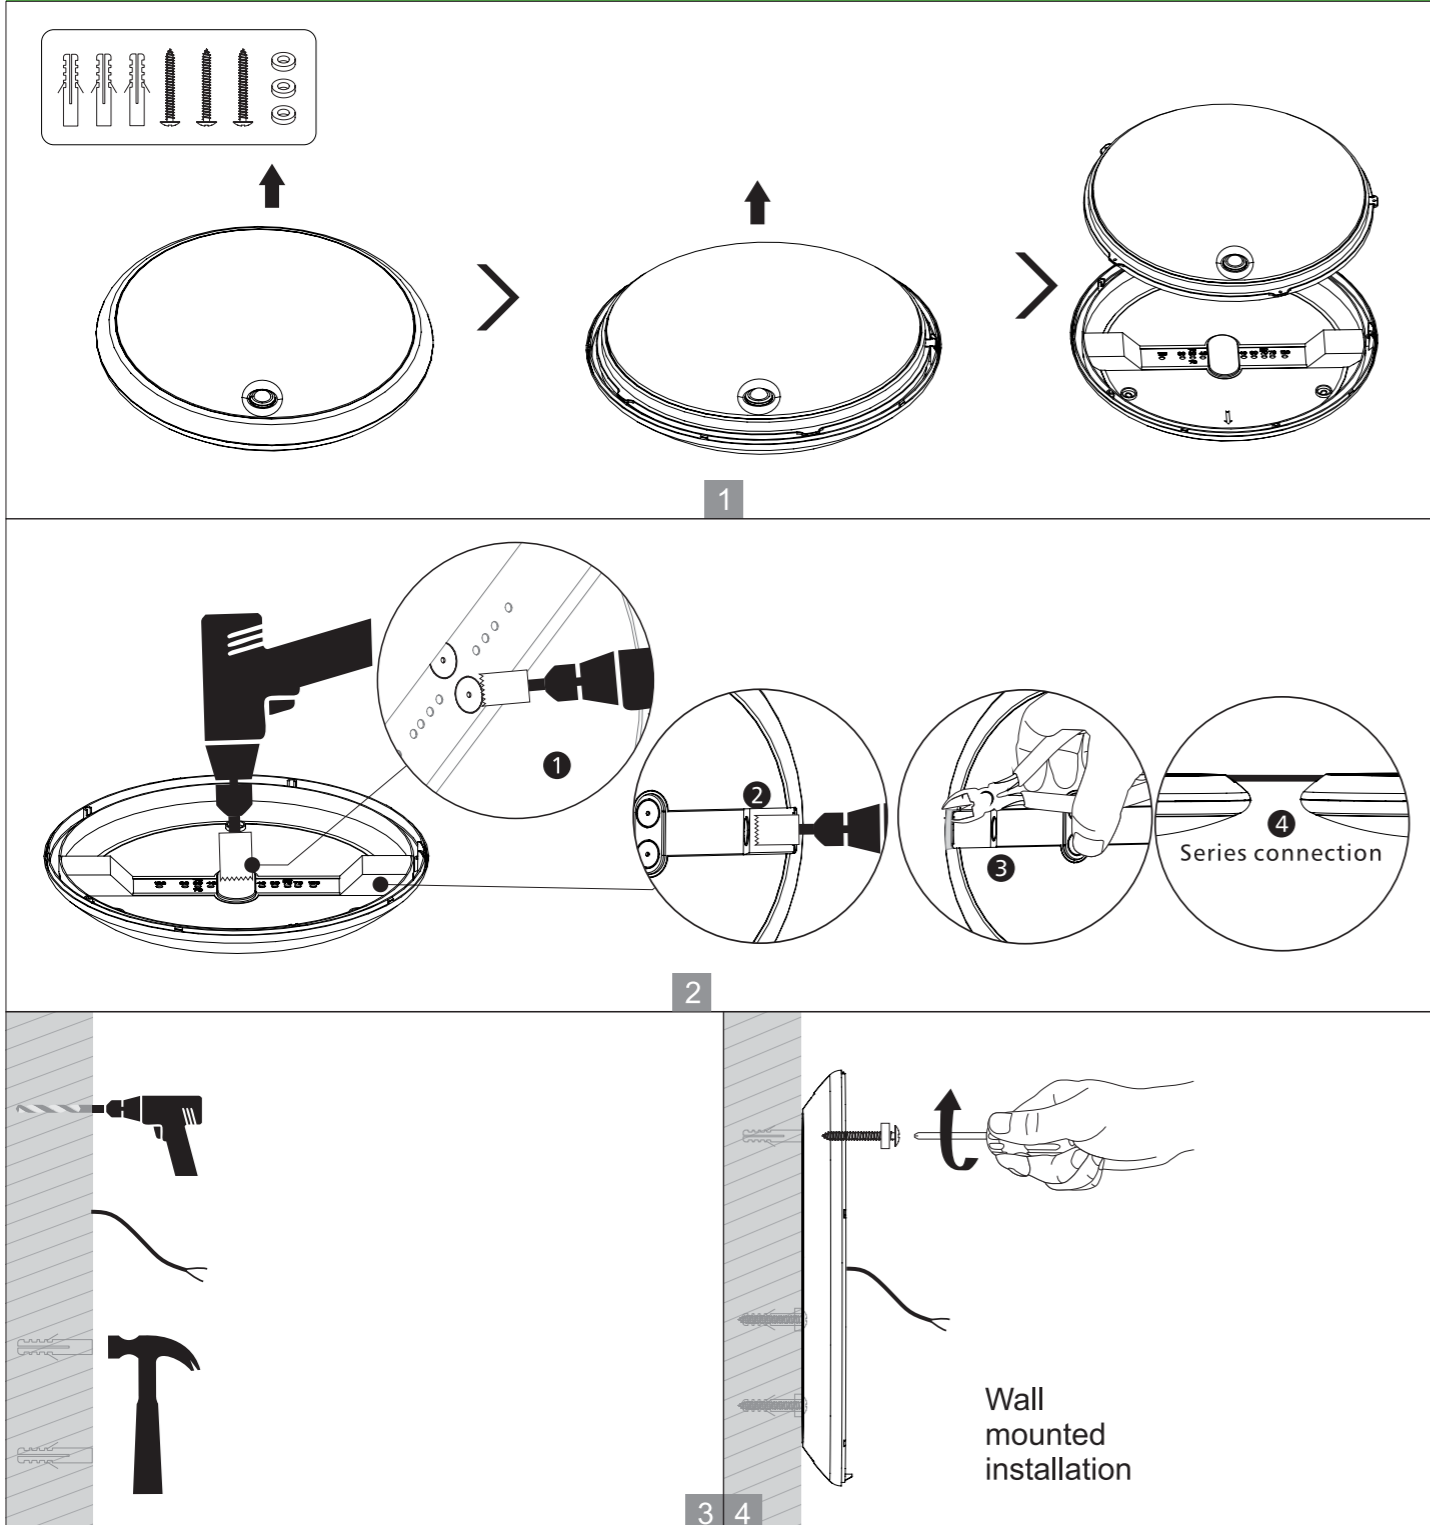

## CW178 PIR Sensor Series

### Wall mounted installation