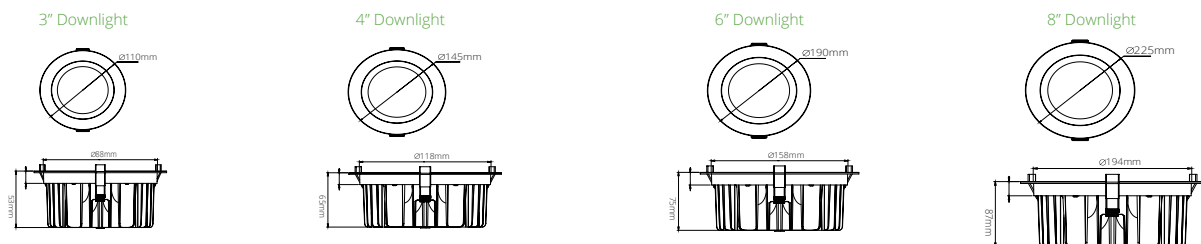

Dimensions & Photometrics

Greenlux

37 Chelmsford Street,
Williamstown North VIC 3016 Australia

Phone: 1300 650 625
Email: enquiries@greenlux.com.au

Facebook: [greenluxlighting](https://www.facebook.com/greenluxlighting)
Twitter: [GreenluxLED](https://twitter.com/GreenluxLED)

Find out more:
www.greenlux.com.au