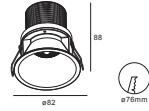

Moon Fixed/Semi/Gimbal 02 Series Recessed LED Downlight

Moon Fixed 02

GAMOO-7W-F45-02
Power :1X7W/350mA/Max.19V
CCT :2700/3000/4000K
Flux :700lm
CRI :≥92
Cutout :ø45mm

Beam angle : 60°

GAMOO-10W-F76-02
Power :1X10W/500mA/Max.19V
CCT :2700/3000/4000K
Flux :1000lm
CRI :≥92
Cutout :ø76mm

Beam angle : 70°

GAMOO-18W-F90-02
Power :1X18W/500mA/Max.37V
CCT :2700/3000/4000K
Flux :1380lm
CRI :≥92
Cutout :ø90mm

Beam angle : 70°

GAMOO-13W-F83-02
Power :1X13W/350mA/Max.37V
CCT :2700/3000/4000K
Flux :1200lm
CRI :≥92
Cutout :ø83mm

Beam angle : 15° 24° 36° 60°

7W

18W

10W

Moon Fixed/Semi/Gimbal 02 Series Recessed LED Downlight

Moon Gimbal

GAMOO-10W-G83-02

Power :1X10W/500mA/Max.19V
CCT :2700/3000/4000K
Flux :900lm
CRI :≥92
Cutout :ø83mm