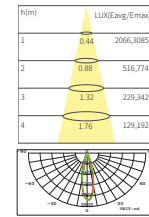

Beam angle : 15° 24° 36° 60°

GAMOO-10W-FS85-02
Power :1X10W/500mA/Max.19V
CCT :2700/3000/4000K
Flux :1000lm
CRI :≥92
Cutout :ø85mm

Beam angle : 10° 24° 34° 60°

GAMOO-13W-FS97-02
Power :1X13W/500mA/Max.37V
CCT :2700/3000/4000K
Flux :1380lm
CRI :≥92
Cutout :ø97mm

Beam angle : 15° 24° 36° 60°

7W

18W

10W

Moon Fixed/Semi/Gimbal 02 Series Recessed LED Downlight

Moon Gimbal

GAMOO-10W-G83-02

Power :1X10W/500mA/Max.19V
CCT :2700/3000/4000K
Flux :900lm
CRI :≥92
Cutout :ø83mm

Beam angle : 24° 36° 60°

GAMOO-13W-G83-02

Power :1X13W/350mA/Max.37V
CCT :2700/3000/4000K
Flux :1170lm
CRI :≥92
Cutout :ø83mm

Beam angle : 10° 25° 38° 60°

GAMOO-10W-GT100-02 Trimless

Power :1X10W/500mA/Max.19V
CCT :2700/3000/4000K
Flux :900lm
CRI :≥92
Cutout :ø100mm

Beam angle : 24° 36° 60°

GAMOO-13W-GT100-02 Trimless

Power :1X13W/350mA/Max.37V
CCT :2700/3000/4000K
Flux :1170lm
CRI :≥92
Cutout :ø100mm

Beam angle : 12° 25° 38° 60°

Colour: TW TB

10W

LED COB 24°

LED COB 36°