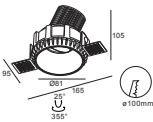

Beam angle : 15° 24° 36° 60°

GAMOO-10W-FS85-02
Power :1X10W/500mA/Max.19V
CCT :2700/3000/4000K
Flux :1000lm
CRI :≥92
Cutout :ø85mm

Beam angle : 10° 24° 34° 60°

GAMOO-13W-FS97-02
Power :1X13W/500mA/Max.37V
CCT :2700/3000/4000K
Flux :1380lm
CRI :≥92
Cutout :ø97mm

Beam angle : 15° 24° 36° 60°

7W

18W

10W

Moon Fixed/Semi/Gimbal 02 Series Recessed LED Downlight

Moon Gimbal

GAMOO-10W-G83-02

Power :1X10W/500mA/Max.19V
CCT :2700/3000/4000K
Flux :900lm
CRI :≥92
Cutout :ø83mm

Beam angle : 24° 36° 60°

GAMOO-13W-G83-02

Power :1X13W/350mA/Max.37V
CCT :2700/3000/4000K
Flux :1170lm
CRI :≥92
Cutout :ø83mm

Beam angle : 10° 25° 38° 60°

GAMOO-10W-GT100-02 Trimless

Power :1X10W/500mA/Max.19V
CCT :2700/3000/4000K
Flux :900lm
CRI :≥92
Cutout :ø100mm

Beam angle : 24° 36° 60°

GAMOO-13W-GT100-02 Trimless

Power :1X13W/350mA/Max.37V
CCT :2700/3000/4000K
Flux :1170lm
CRI :≥92
Cutout :ø100mm

Beam angle : 12° 25° 38° 60°

Colour: TW TB

10W

LED COB 24°

LED COB 36°