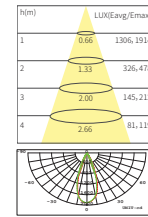

Beam angle : 24° 36° 60°

GAMOO-13W-G83-02

Power :1X13W/350mA/Max.37V
CCT :2700/3000/4000K
Flux :1170lm
CRI :≥92
Cutout :ø83mm

Beam angle : 10° 25° 38° 60°

GAMOO-10W-GT100-02 Trimless

Power :1X10W/500mA/Max.19V
CCT :2700/3000/4000K
Flux :900lm
CRI :≥92
Cutout :ø100mm

Beam angle : 24° 36° 60°

GAMOO-13W-GT100-02 Trimless

Power :1X13W/350mA/Max.37V
CCT :2700/3000/4000K
Flux :1170lm
CRI :≥92
Cutout :ø100mm

Beam angle : 12° 25° 38° 60°

Colour: TW TB

10W

LED COB 24°

LED COB 36°