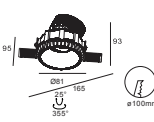

Beam angle : 15° 24° 36° 60°

GAMOO-10W-FS85-02
Power :1X10W/500mA/Max.19V
CCT :2700/3000/4000K
Flux :1000lm
CRI :≥92
Cutout :ø85mm

Beam angle : 10° 24° 34° 60°

GAMOO-13W-FS97-02
Power :1X13W/500mA/Max.37V
CCT :2700/3000/4000K
Flux :1380lm
CRI :≥92
Cutout :ø97mm

Beam angle : 15° 24° 36° 60°

7W

18W

10W

Moon Fixed/Semi/Gimbal 02 Series Recessed LED Downlight

Moon Gimbal

GAMOO-10W-G83-02

Power :1X10W/500mA/Max.19V
CCT :2700/3000/4000K
Flux :900lm
CRI :≥92
Cutout :ø83mm

Beam angle : 24° 36° 60°

GAMOO-13W-G83-02

Power :1X13W/350mA/Max.37V
CCT :2700/3000/4000K
Flux :1170lm
CRI :≥92
Cutout :ø83mm

Beam angle : 10° 25° 38° 60°

GAMOO-10W-GT100-02 Trimless

Power :1X10W/500mA/Max.19V
CCT :2700/3000/4000K
Flux :900lm
CRI :≥92
Cutout :ø100mm

Beam angle : 24° 36° 60°

GAMOO-13W-GT100-02 Trimless

Power :1X13W/350mA/Max.37V
CCT :2700/3000/4000K
Flux :1170lm
CRI :≥92
Cutout :ø100mm

Beam angle : 12° 25° 38° 60°

Colour: TW TB

10W

LED COB 24°

LED COB 36°