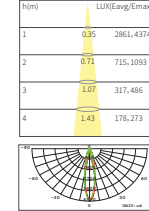

13W

LED COB 10°