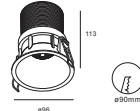

Moon Fixed/Semi/Gimbal 02 Series Recessed LED Downlight

Moon Fixed 02

GAMOO-7W-F45-02
Power :1X7W/350mA/Max.19V
CCT :2700/3000/4000K
Flux :700lm
CRI :≥92
Cutout :ø45mm

Beam angle : 60°

GAMOO-10W-F76-02
Power :1X10W/500mA/Max.19V
CCT :2700/3000/4000K
Flux :1000lm
CRI :≥92
Cutout :ø76mm

Beam angle : 70°

GAMOO-18W-F90-02
Power :1X18W/500mA/Max.37V
CCT :2700/3000/4000K
Flux :1380lm
CRI :≥92
Cutout :ø90mm

Beam angle : 70°

GAMOO-13W-F83-02
Power :1X13W/350mA/Max.37V
CCT :2700/3000/4000K
Flux :1200lm
CRI :≥92
Cutout :ø83mm

Beam angle : 15° 24° 36° 60°

7W

18W

10W

Moon Fixed/Semi/Gimbal 02 Series Recessed LED Downlight

Moon Gimbal

GAMOO-10W-G83-02

Power :1X10W/500mA/Max.19V
CCT :2700/3000/4000K
Flux :900lm
CRI :≥92
Cutout :ø83mm