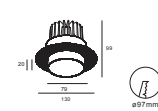

Beam angle : 70°

GAMOO-18W-F90-02
Power :1X18W/500mA/Max.37V
CCT :2700/3000/4000K
Flux :1380lm
CRI :≥92
Cutout :ø90mm

Beam angle : 70°

GAMOO-13W-F83-02
Power :1X13W/350mA/Max.37V
CCT :2700/3000/4000K
Flux :1200lm
CRI :≥92
Cutout :ø83mm

Beam angle : 60°

GAMOO-13W-FT100-02 Trimless
Power :1X13W/500mA/Max.37V
CCT :2700/3000/4000K
Flux :1200lm
CRI :≥92
Cutout :ø100mm

Beam angle : 60°

Colour: TW TB

Moon Semi Recessed

GAMOO-7W-FS76-02
Power :1X7W/350mA/Max.19V
CCT :2700/3000/4000K
Flux :700lm
CRI :≥92
Cutout :ø76mm

Beam angle : 15° 24° 36° 60°

GAMOO-10W-FS85-02
Power :1X10W/500mA/Max.19V
CCT :2700/3000/4000K
Flux :1000lm
CRI :≥92
Cutout :ø85mm

Beam angle : 10° 24° 34° 60°

GAMOO-13W-FS97-02
Power :1X13W/500mA/Max.37V
CCT :2700/3000/4000K
Flux :1380lm
CRI :≥92
Cutout :ø97mm

Beam angle : 15° 24° 36° 60°

7W

18W

10W

Moon Fixed/Semi/Gimbal 02 Series Recessed LED Downlight

Moon Gimbal

GAMOO-10W-G83-02

Power :1X10W/500mA/Max.19V
CCT :2700/3000/4000K
Flux :900lm
CRI :≥92
Cutout :ø83mm