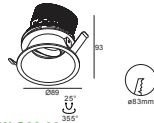

Beam angle : 15° 24° 36° 60°

GAMOO-10W-FS85-02
Power :1X10W/500mA/Max.19V
CCT :2700/3000/4000K
Flux :1000lm
CRI :≥92
Cutout :ø85mm

Beam angle : 10° 24° 34° 60°

GAMOO-13W-FS97-02
Power :1X13W/500mA/Max.37V
CCT :2700/3000/4000K
Flux :1380lm
CRI :≥92
Cutout :ø97mm

Beam angle : 15° 24° 36° 60°

7W

18W

10W

Moon Fixed/Semi/Gimbal 02 Series Recessed LED Downlight

Moon Gimbal

GAMOO-10W-G83-02

Power :1X10W/500mA/Max.19V
CCT :2700/3000/4000K
Flux :900lm
CRI :≥92
Cutout :ø83mm

Beam angle : 24° 36° 60°

GAMOO-13W-G83-02

Power :1X13W/350mA/Max.37V
CCT :2700/3000/4000K
Flux :1170lm
CRI :≥92
Cutout :ø83mm

Beam angle : 10° 25° 38° 60°

GAMOO-10W-GT100-02 Trimless

Power :1X10W/500mA/Max.19V
CCT :2700/3000/4000K
Flux :900lm
CRI :≥92
Cutout :ø100mm

Beam angle : 24° 36° 60°

GAMOO-13W-GT100-02 Trimless

Power :1X13W/350mA/Max.37V
CCT :2700/3000/4000K
Flux :1170lm
CRI :≥92
Cutout :ø100mm

Beam angle : 12° 25° 38° 60°

Colour: TW TB

10W

LED COB 24°

LED COB 36°