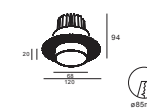

Beam angle : 70°

GAMOO-18W-F90-02
Power :1X18W/500mA/Max.37V
CCT :2700/3000/4000K
Flux :1380lm
CRI :≥92
Cutout :ø90mm

Beam angle : 70°

GAMOO-13W-F83-02
Power :1X13W/350mA/Max.37V
CCT :2700/3000/4000K
Flux :1200lm
CRI :≥92
Cutout :ø83mm

Beam angle : 60°

GAMOO-13W-FT100-02 Trimless
Power :1X13W/500mA/Max.37V
CCT :2700/3000/4000K
Flux :1200lm
CRI :≥92
Cutout :ø100mm

Beam angle : 60°

Colour: TW TB

Moon Semi Recessed

GAMOO-7W-FS76-02
Power :1X7W/350mA/Max.19V
CCT :2700/3000/4000K
Flux :700lm
CRI :≥92
Cutout :ø76mm

Beam angle : 15° 24° 36° 60°

GAMOO-10W-FS85-02
Power :1X10W/500mA/Max.19V
CCT :2700/3000/4000K
Flux :1000lm
CRI :≥92
Cutout :ø85mm

Beam angle : 10° 24° 34° 60°

GAMOO-13W-FS97-02
Power :1X13W/500mA/Max.37V
CCT :2700/3000/4000K
Flux :1380lm
CRI :≥92
Cutout :ø97mm

Beam angle : 15° 24° 36° 60°

7W

18W

10W

Moon Fixed/Semi/Gimbal 02 Series Recessed LED Downlight

Moon Gimbal

GAMOO-10W-G83-02

Power :1X10W/500mA/Max.19V
CCT :2700/3000/4000K
Flux :900lm
CRI :≥92
Cutout :ø83mm