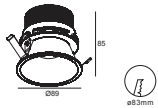

Moon Fixed/Semi/Gimbal 02 Series Recessed LED Downlight

Moon Fixed 02

GAMOO-7W-F45-02
Power :1X7W/350mA/Max.19V
CCT :2700/3000/4000K
Flux :700lm
CRI :≥92
Cutout :ø45mm

Beam angle : 60°

GAMOO-10W-F76-02
Power :1X10W/500mA/Max.19V
CCT :2700/3000/4000K
Flux :1000lm
CRI :≥92
Cutout :ø76mm

Beam angle : 70°

GAMOO-18W-F90-02
Power :1X18W/500mA/Max.37V
CCT :2700/3000/4000K
Flux :1380lm
CRI :≥92
Cutout :ø90mm

Beam angle : 70°

GAMOO-13W-F83-02
Power :1X13W/350mA/Max.37V
CCT :2700/3000/4000K
Flux :1200lm
CRI :≥92
Cutout :ø83mm

Beam angle : 15° 24° 36° 60°

7W

18W

10W

Moon Fixed/Semi/Gimbal 02 Series Recessed LED Downlight

Moon Gimbal

GAMOO-10W-G83-02

Power :1X10W/500mA/Max.19V
CCT :2700/3000/4000K
Flux :900lm
CRI :≥92
Cutout :ø83mm