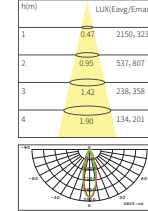

Beam angle : 24° 36° 60°

GAMOO-13W-G83-02

Power :1X13W/350mA/Max.37V
CCT :2700/3000/4000K
Flux :1170lm
CRI :≥92
Cutout :ø83mm

Beam angle : 10° 25° 38° 60°

GAMOO-10W-GT100-02 Trimless

Power :1X10W/500mA/Max.19V
CCT :2700/3000/4000K
Flux :900lm
CRI :≥92
Cutout :ø100mm

Beam angle : 24° 36° 60°

GAMOO-13W-GT100-02 Trimless

Power :1X13W/350mA/Max.37V
CCT :2700/3000/4000K
Flux :1170lm
CRI :≥92
Cutout :ø100mm

Beam angle : 12° 25° 38° 60°

Colour: TW TB

10W

LED COB 24°

LED COB 36°

LED COB 60°

13W

LED COB 10°

LED COB 25°

LED COB 38°