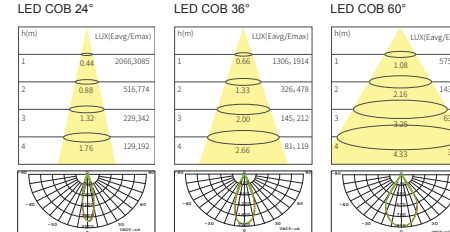

Beam angle : 15° 24° 36° 60°

GAMOO-10W-FS85-02
Power :1X10W/500mA/Max.19V
CCT :2700/3000/4000K
Flux :1000lm
CRI :≥92
Cutout :ø85mm

Beam angle : 10° 24° 34° 60°

GAMOO-13W-FS97-02
Power :1X13W/500mA/Max.37V
CCT :2700/3000/4000K
Flux :1380lm
CRI :≥92
Cutout :ø97mm

Beam angle : 15° 24° 36° 60°

7W

18W

10W

Moon Fixed/Semi/Gimbal 02 Series Recessed LED Downlight

Moon Gimbal

GAMOO-10W-G83-02

Power :1X10W/500mA/Max.19V
CCT :2700/3000/4000K
Flux :900lm
CRI :≥92
Cutout :ø83mm

Beam angle : 24° 36° 60°

GAMOO-13W-G83-02

Power :1X13W/350mA/Max.37V
CCT :2700/3000/4000K
Flux :1170lm
CRI :≥92
Cutout :ø83mm

Beam angle : 10° 25° 38° 60°

GAMOO-10W-GT100-02 Trimless

Power :1X10W/500mA/Max.19V
CCT :2700/3000/4000K
Flux :900lm
CRI :≥92
Cutout :ø100mm

Beam angle : 24° 36° 60°

GAMOO-13W-GT100-02 Trimless

Power :1X13W/350mA/Max.37V
CCT :2700/3000/4000K
Flux :1170lm
CRI :≥92
Cutout :ø100mm

Beam angle : 12° 25° 38° 60°

Colour: TW TB

10W

LED COB 24°

LED COB 36°