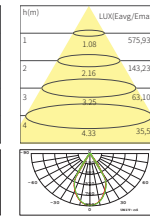

Moon Fixed/Semi/Gimbal 02 Series Recessed LED Downlight

Moon Gimbal

GAMOO-10W-G83-02

Power :1X10W/500mA/Max.19V
CCT :2700/3000/4000K
Flux :900lm
CRI :≥92
Cutout :ø83mm

Beam angle : 24° 36° 60°

GAMOO-13W-G83-02

Power :1X13W/350mA/Max.37V
CCT :2700/3000/4000K
Flux :1170lm
CRI :≥92
Cutout :ø83mm

Beam angle : 10° 25° 38° 60°

GAMOO-10W-GT100-02 Trimless

Power :1X10W/500mA/Max.19V
CCT :2700/3000/4000K
Flux :900lm
CRI :≥92
Cutout :ø100mm

Beam angle : 24° 36° 60°

GAMOO-13W-GT100-02 Trimless

Power :1X13W/350mA/Max.37V
CCT :2700/3000/4000K
Flux :1170lm
CRI :≥92
Cutout :ø100mm

Beam angle : 12° 25° 38° 60°

Colour: TW TB

10W

LED COB 24°

LED COB 36°

LED COB 60°

13W

LED COB 10°

LED COB 25°

LED COB 38°