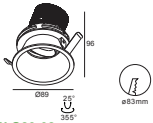

Beam angle : 15° 24° 36° 60°

GAMOO-10W-FS85-02
Power :1X10W/500mA/Max.19V
CCT :2700/3000/4000K
Flux :1000lm
CRI :≥92
Cutout :ø85mm

Beam angle : 10° 24° 34° 60°

GAMOO-13W-FS97-02
Power :1X13W/500mA/Max.37V
CCT :2700/3000/4000K
Flux :1380lm
CRI :≥92
Cutout :ø97mm

Beam angle : 15° 24° 36° 60°

7W

18W

10W

Moon Fixed/Semi/Gimbal 02 Series Recessed LED Downlight

Moon Gimbal

GAMOO-10W-G83-02

Power :1X10W/500mA/Max.19V
CCT :2700/3000/4000K
Flux :900lm
CRI :≥92
Cutout :ø83mm

Beam angle : 24° 36° 60°

GAMOO-13W-G83-02

Power :1X13W/350mA/Max.37V
CCT :2700/3000/4000K
Flux :1170lm
CRI :≥92
Cutout :ø83mm

Beam angle : 10° 25° 38° 60°

GAMOO-10W-GT100-02 Trimless

Power :1X10W/500mA/Max.19V
CCT :2700/3000/4000K
Flux :900lm
CRI :≥92
Cutout :ø100mm