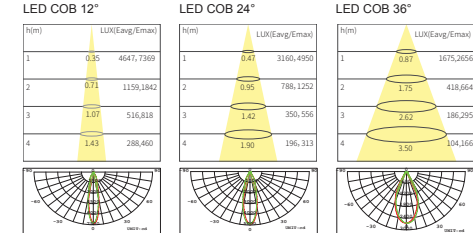

Beam angle : 15° 24° 36° 60°

GAMOO-10W-FS85-02
Power :1X10W/500mA/Max.19V
CCT :2700/3000/4000K
Flux :1000lm
CRI :≥92
Cutout :ø85mm

Beam angle : 10° 24° 34° 60°

GAMOO-13W-FS97-02
Power :1X13W/500mA/Max.37V
CCT :2700/3000/4000K
Flux :1380lm
CRI :≥92
Cutout :ø97mm

Beam angle : 15° 24° 36° 60°

7W

18W

10W

Moon Fixed/Semi/Gimbal 02 Series Recessed LED Downlight

Moon Gimbal

GAMOO-10W-G83-02

Power :1X10W/500mA/Max.19V
CCT :2700/3000/4000K
Flux :900lm
CRI :≥92
Cutout :ø83mm