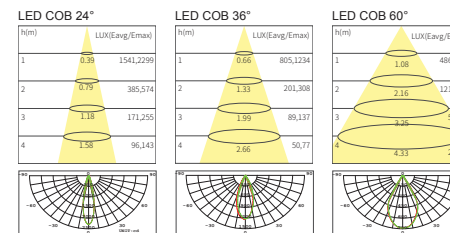

Beam angle : 15° 24° 36° 60°

GAMOO-10W-FS85-02
Power :1X10W/500mA/Max.19V
CCT :2700/3000/4000K
Flux :1000lm
CRI :≥92
Cutout :ø85mm

Beam angle : 10° 24° 34° 60°

GAMOO-13W-FS97-02
Power :1X13W/500mA/Max.37V
CCT :2700/3000/4000K
Flux :1380lm
CRI :≥92
Cutout :ø97mm

Beam angle : 15° 24° 36° 60°

7W

18W

10W

Moon Fixed/Semi/Gimbal 02 Series Recessed LED Downlight

Moon Gimbal

GAMOO-10W-G83-02

Power :1X10W/500mA/Max.19V
CCT :2700/3000/4000K
Flux :900lm
CRI :≥92
Cutout :ø83mm