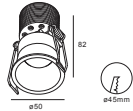

Moon Fixed/Semi/Gimbal 02 Series Recessed LED Downlight

Moon Fixed 02

GAMOO-7W-F45-02
Power :1X7W/350mA/Max.19V
CCT :2700/3000/4000K
Flux :700lm
CRI :≥92
Cutout :ø45mm

Beam angle : 60°

GAMOO-10W-F76-02
Power :1X10W/500mA/Max.19V
CCT :2700/3000/4000K
Flux :1000lm
CRI :≥92
Cutout :ø76mm

Beam angle : 70°

GAMOO-18W-F90-02
Power :1X18W/500mA/Max.37V
CCT :2700/3000/4000K
Flux :1380lm
CRI :≥92
Cutout :ø90mm

Beam angle : 70°

GAMOO-13W-F83-02
Power :1X13W/350mA/Max.37V
CCT :2700/3000/4000K
Flux :1200lm
CRI :≥92
Cutout :ø83mm

Beam angle : 15° 24° 36° 60°

7W

18W

10W

Moon Fixed/Semi/Gimbal 02 Series Recessed LED Downlight

Moon Gimbal

GAMOO-10W-G83-02

Power :1X10W/500mA/Max.19V
CCT :2700/3000/4000K
Flux :900lm
CRI :≥92
Cutout :ø83mm

Beam angle : 24° 36° 60°

GAMOO-13W-G83-02

Power :1X13W/350mA/Max.37V
CCT :2700/3000/4000K
Flux :1170lm
CRI :≥92
Cutout :ø83mm

Beam angle : 10° 25° 38° 60°

GAMOO-10W-GT100-02 Trimless

Power :1X10W/500mA/Max.19V
CCT :2700/3000/4000K
Flux :900lm
CRI :≥92
Cutout :ø100mm