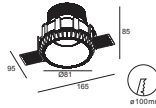

Beam angle : 70°

GAMOO-18W-F90-02
Power :1X18W/500mA/Max.37V
CCT :2700/3000/4000K
Flux :1380lm
CRI :≥92
Cutout :ø90mm

Beam angle : 70°

GAMOO-13W-F83-02
Power :1X13W/350mA/Max.37V
CCT :2700/3000/4000K
Flux :1200lm
CRI :≥92
Cutout :ø83mm

Beam angle : 60°

GAMOO-13W-FT100-02 Trimless
Power :1X13W/500mA/Max.37V
CCT :2700/3000/4000K
Flux :1200lm
CRI :≥92
Cutout :ø100mm

Beam angle : 60°

Colour: TW TB

Moon Semi Recessed

GAMOO-7W-FS76-02
Power :1X7W/350mA/Max.19V
CCT :2700/3000/4000K
Flux :700lm
CRI :≥92
Cutout :ø76mm

Beam angle : 15° 24° 36° 60°

GAMOO-10W-FS85-02
Power :1X10W/500mA/Max.19V
CCT :2700/3000/4000K
Flux :1000lm
CRI :≥92
Cutout :ø85mm

Beam angle : 10° 24° 34° 60°

GAMOO-13W-FS97-02
Power :1X13W/500mA/Max.37V
CCT :2700/3000/4000K
Flux :1380lm
CRI :≥92
Cutout :ø97mm

Beam angle : 15° 24° 36° 60°

7W

18W

10W

Moon Fixed/Semi/Gimbal 02 Series Recessed LED Downlight

Moon Gimbal

GAMOO-10W-G83-02

Power :1X10W/500mA/Max.19V
CCT :2700/3000/4000K
Flux :900lm
CRI :≥92
Cutout :ø83mm