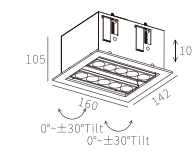

GVREC-21W-160

2*10.5W
 1006lm 3000K
 CRI>90
 LED
 EXCL. 2*700mA 15V DRIVER

LED(CREE) ADJUSTABLE CUT-OFF ANGLE 38°

145*130mm
 5~25mm

NW:1.20kg
 GW:16.9kg

COLOR TEMPERATURE

2700K ●
 3000K ●
 4000K ●
 5000K ○
 6500K ●