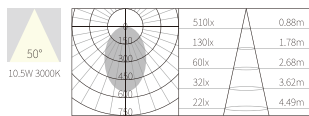

NW:0.78kg
 GW:11.9kg

COLOR TEMPERATURE

2700K ●
 3000K ●
 4000K ●
 5000K ○
 6500K ●

FINISH

○ AW
 ● AS
 ● OJ

ACCESSORIES

REQUIREMENTS

AD0845 (KEGU)
 Un:AC 220~240V
 Uout:DC 15V
 Iout:700mA