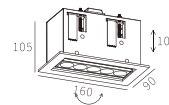

Rectangle 160 LED Recessed Downlight

INTERIOR CEILING RECESSED

INTERIOR CEILING RECESSED

GVREC-10.5W-160

10.5W
 503lm 3000K
 CRI>90
 LED
 EXCL.700mA 15V DRIVER

LED(CREE) ADJUSTABLE CUT-OFF ANGLE 38°

145*78mm
 5~25mm