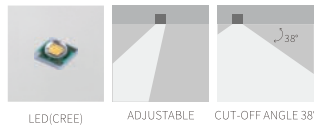

Rectangle 160 LED Recessed Downlight

INTERIOR CEILING RECESSED

INTERIOR CEILING RECESSED

GVREC-10.5W-160

10.5W
 503lm 3000K
 CRI>90
 LED
 EXCL.700mA 15V DRIVER

LED(CREE) ADJUSTABLE CUT-OFF ANGLE 38°

145*78mm
 5~25mm

NW:0.78kg
 GW:11.9kg

COLOR TEMPERATURE

2700K ●
 3000K ●
 4000K ●
 5000K ○
 6500K ●

FINISH

○ AW
 ● AS
 ● OJ

ACCESSORIES

REQUIREMENTS

AD0845 (KEGU)
 Un:AC 220~240V
 Uout:DC 15V
 Iout:700mA