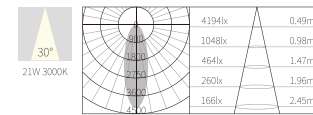

GVREC-21W-160

2*10.5W
 1006lm 3000K
 CRI>90
 LED
 EXCL. 2*700mA 15V DRIVER

LED(CREE) ADJUSTABLE CUT-OFF ANGLE 38°

145*130mm
 5~25mm

NW:1.20kg
 GW:16.9kg

COLOR TEMPERATURE

2700K ●
 3000K ●
 4000K ●
 5000K ○
 6500K ●