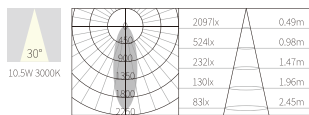

NW:0.78kg
 GW:11.9kg

COLOR TEMPERATURE

2700K ●
 3000K ●
 4000K ●
 5000K ○
 6500K ●

FINISH

○ AW
 ● AS
 ● OJ

ACCESSORIES

REQUIREMENTS

AD0845 (KEGU)
 Un:AC 220~240V
 Uout:DC 15V
 Iout:700mA