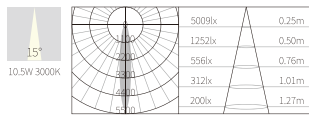

NW:0.78kg
 GW:11.9kg

COLOR TEMPERATURE

2700K ●
 3000K ●
 4000K ●
 5000K ○
 6500K ●

FINISH

○ AW
 ● AS
 ● OJ

ACCESSORIES

REQUIREMENTS

AD0845 (KEGU)
 Un:AC 220~240V
 Uout:DC 15V
 Iout:700mA