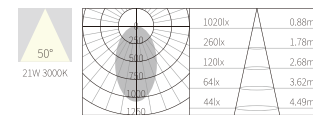

GVREC-21W-160

2*10.5W
 1006lm 3000K
 CRI>90
 LED
 EXCL. 2*700mA 15V DRIVER

LED(CREE) ADJUSTABLE CUT-OFF ANGLE 38°

145*130mm
 5~25mm

NW:1.20kg
 GW:16.9kg

COLOR TEMPERATURE

2700K ●
 3000K ●
 4000K ●
 5000K ○
 6500K ●