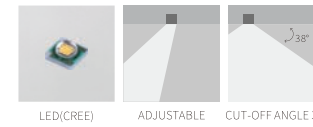

GVREC-21W-160

2*10.5W
 1006lm 3000K
 CRI>90
 LED
 EXCL. 2*700mA 15V DRIVER

LED(CREE) ADJUSTABLE CUT-OFF ANGLE 38°

145*130mm
 5~25mm

NW:1.20kg
 GW:16.9kg

COLOR TEMPERATURE

2700K ●
 3000K ●
 4000K ●
 5000K ○
 6500K ●