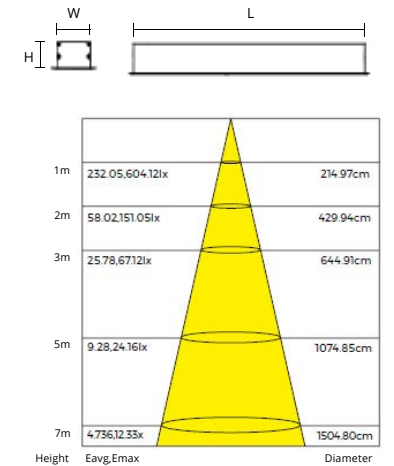

Luminaire Parameters			
Size	L1229*W70*H36mm	L1829*W70*H36mm	L2429*W70*H36mm
Cover	Diffuser	Diffuser	Diffuser
Cover material	PC	PC	PC
Lumens	2600lm	3900lm	5200lm
Typ.power	40W	60W	80W
CCT	3000/4000K	3000/4000K	3000/4000K
CRI	>80	>80	>80
Beam angle	Wallwash	Wallwash	Wallwash
Input voltage	100-277V AC 50/60Hz	100-277V AC 50/60Hz	100-277V AC 50/60Hz
Power factor	>0.9	>0.9	>0.9
Power Supply	Built-in Isolation	Built-in Isolation	Built-in Isolation
Dimming	0-10V / Bluetooth mesh		
Color	Sliver / White / Black		
Installation	Recessed		
Warranty	5 Years		
Certification	UL		

* Available to customize CRI 90

Model

Category	Series	Section Size	Diffuser Shape	Diffuser Nature	Carrier Style	Profile Color	End Cap Style	Length	Light Source Type	Type Power of Luminaire	CCT	CRI	Power Type
General Lighting System	Linear - GLE	50	Flat F	Diffuser D	Wall-wash P	Silver S	Standard End Cap	1200mm	Constant Current Rigid	40W 40	3000K	WW	>80 8
						White W		1800mm		60W 60	4000K	NW	0-10V B
						Black B		2400mm		80W 80			