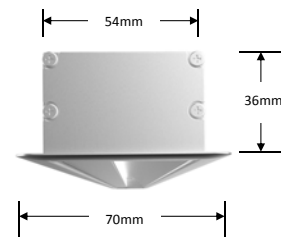

GLE50FDP

GLE50 as professional luminaire, integrates with beautiful structure design, creative optical & thermal design, new material and intelligent control, can widely used for indoor general lighting.