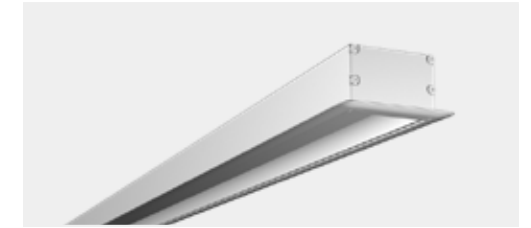

Chain GLE50 Series

GLE50FDP

GLE50 as professional luminaire, integrates with beautiful structure design, creative optical & thermal design, new material and intelligent control, can widely used for indoor general lighting.

Multiple light distributions, select freely, flexible application.

- AL6063-T5 aluminum profile with high-quality surface treatment and three optional colors of black, white and silver
- LM80 certified light source, life >50000H
- Built-in efficient and safe flicker-free dimming power supply
- Support 0~10V, Bluetooth dimming

Luminaire Parameters			
Size	L1229*W70*H36mm	L1829*W70*H36mm	L2429*W70*H36mm
Cover	Diffuser	Diffuser	Diffuser
Cover material	PC	PC	PC
Lumens	2600lm	3900lm	5200lm
Typ.power	40W	60W	80W
CCT	3000/4000K	3000/4000K	3000/4000K
CRI	>80	>80	>80
Beam angle	Wallwash	Wallwash	Wallwash
Input voltage	100-277V AC 50/60Hz	100-277V AC 50/60Hz	100-277V AC 50/60Hz
Power factor	>0.9	>0.9	>0.9
Power Supply	Built-in Isolation	Built-in Isolation	Built-in Isolation
Dimming	0-10V / Bluetooth mesh		
Color	Sliver / White / Black		
Installation	Recessed		
Warranty	5 Years		
Certification	UL		

* Available to customize CRI 90

Model

Category	Series	Section Size	Diffuser Shape	Diffuser Nature	Carrier Style	Profile Color	End Cap Style	Length	Light Source Type	Type Power of Luminaire	CCT	CRI	Power Type
General Lighting System	Linear - GLE	50	Flat F	Diffuser D	Wall-wash P	Silver S	Standard End Cap	1200mm	Constant Current Rigid	40W 40	3000K	WW	>80 8
						White W		1800mm		60W 60	4000K	NW	0-10V B
						Black B		2400mm		80W 80			