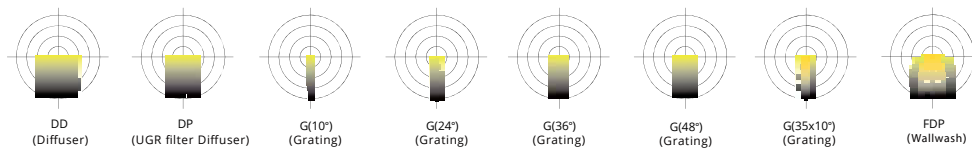

Chain GLE50 Series

GLE50FDP

GLE50 as professional luminaire, integrates with beautiful structure design, creative optical & thermal design, new material and intelligent control, can widely used for indoor general lighting.

Multiple light distributions, select freely, flexible application.

- AL6063-T5 aluminum profile with high-quality surface treatment and three optional colors of black, white and silver
- LM80 certified light source, life >50000H
- Built-in efficient and safe flicker-free dimming power supply
- Support 0~10V, Bluetooth dimming

Luminaire Parameters			
Size	L1229*W70*H36mm	L1829*W70*H36mm	L2429*W70*H36mm
Cover	Diffuser	Diffuser	Diffuser
Cover material	PC	PC	PC
Lumens	2600lm	3900lm	5200lm
Typ.power	40W	60W	80W
CCT	3000/4000K	3000/4000K	3000/4000K
CRI	>80	>80	>80
Beam angle	Wallwash	Wallwash	Wallwash
Input voltage	100-277V AC 50/60Hz	100-277V AC 50/60Hz	100-277V AC 50/60Hz
Power factor	>0.9	>0.9	>0.9
Power Supply	Built-in Isolation	Built-in Isolation	Built-in Isolation
Dimming	0-10V / Bluetooth mesh		
Color	Sliver / White / Black		
Installation	Recessed		
Warranty	5 Years		
Certification	UL		

* Available to customize CRI 90

Model

Category	Series	Section Size	Diffuser Shape	Diffuser Nature	Carrier Style	Profile Color	End Cap Style	Length	Light Source Type	Type Power of Luminaire	CCT	CRI	Power Type
General Lighting System	Linear - GLE	50	Flat F	Diffuser D	Wall-wash P	Silver S	Standard End Cap	1200mm	Constant Current Rigid	40W 40	3000K	WW	>80 8
						White W		1800mm		60W 60	4000K	NW	0-10V B
						Black B		2400mm		80W 80			