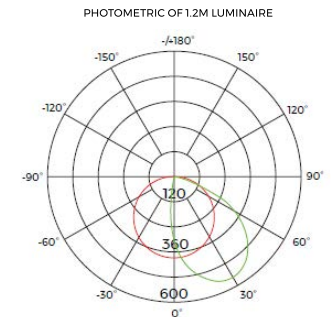

Luminaire Parameters			
Size	L1229*W70*H36mm	L1829*W70*H36mm	L2429*W70*H36mm
Cover	Diffuser	Diffuser	Diffuser
Cover material	PC	PC	PC
Lumens	2600lm	3900lm	5200lm
Typ.power	40W	60W	80W
CCT	3000/4000K	3000/4000K	3000/4000K
CRI	>80	>80	>80
Beam angle	Wallwash	Wallwash	Wallwash
Input voltage	100-277V AC 50/60Hz	100-277V AC 50/60Hz	100-277V AC 50/60Hz
Power factor	>0.9	>0.9	>0.9
Power Supply	Built-in Isolation	Built-in Isolation	Built-in Isolation
Dimming	0-10V / Bluetooth mesh		
Color	Sliver / White / Black		
Installation	Recessed		
Warranty	5 Years		
Certification	UL		

* Available to customize CRI 90

Model

Category	Series	Section Size	Diffuser Shape	Diffuser Nature	Carrier Style	Profile Color	End Cap Style	Length	Light Source Type	Type Power of Luminaire	CCT	CRI	Power Type
General Lighting System	Linear - GLE	50	Flat F	Diffuser D	Wall-wash P	Silver S	Standard End Cap	1200mm	Constant Current Rigid	40W 40	3000K	WW	>80 8
						White W		1800mm		60W 60	4000K	NW	0-10V B
						Black B		2400mm		80W 80			