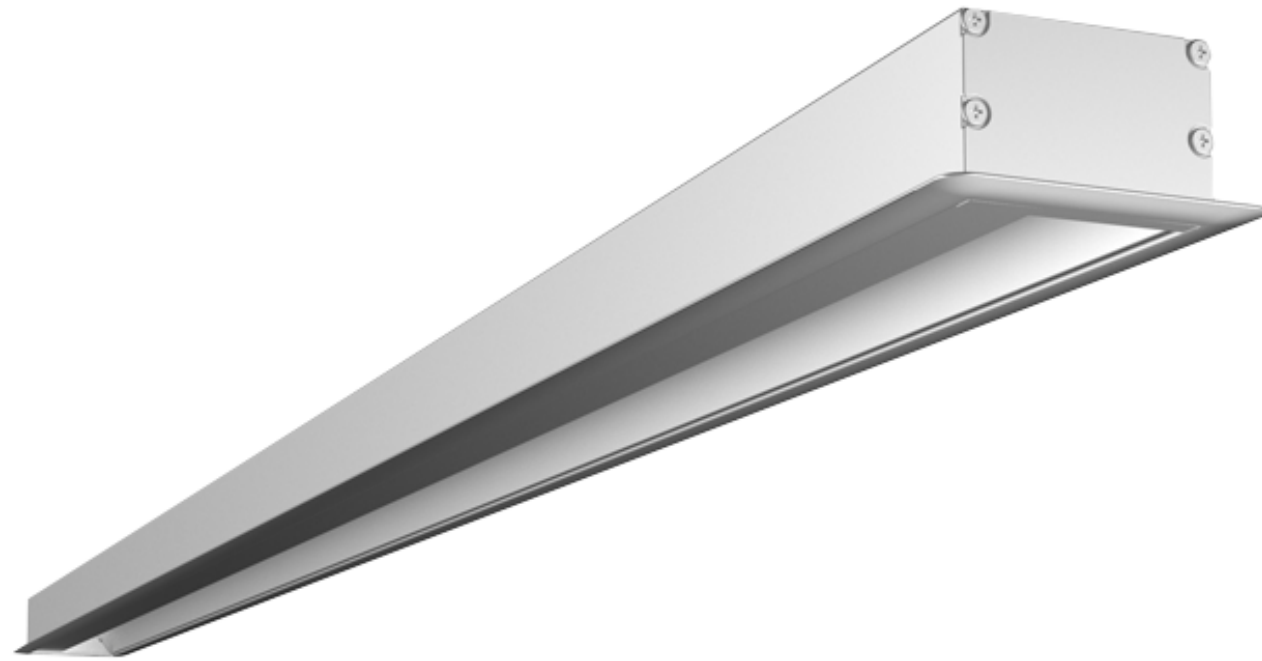

Chain GLE50 Series

GLE50FDP

GLE50 as professional luminaire, integrates with beautiful structure design, creative optical & thermal design, new material and intelligent control, can widely used for indoor general lighting.

Multiple light distributions, select freely, flexible application.

- AL6063-T5 aluminum profile with high-quality surface treatment and three optional colors of black, white and silver
- LM80 certified light source, life >50000H
- Built-in efficient and safe flicker-free dimming power supply
- Support 0~10V, Bluetooth dimming

Luminaire Parameters			
Size	L1229*W70*H36mm	L1829*W70*H36mm	L2429*W70*H36mm
Cover	Diffuser	Diffuser	Diffuser
Cover material	PC	PC	PC
Lumens	2600lm	3900lm	5200lm
Typ.power	40W	60W	80W
CCT	3000/4000K	3000/4000K	3000/4000K
CRI	>80	>80	>80
Beam angle	Wallwash	Wallwash	Wallwash
Input voltage	100-277V AC 50/60Hz	100-277V AC 50/60Hz	100-277V AC 50/60Hz
Power factor	>0.9	>0.9	>0.9
Power Supply	Built-in Isolation	Built-in Isolation	Built-in Isolation
Dimming	0-10V / Bluetooth mesh		
Color	Sliver / White / Black		
Installation	Recessed		
Warranty	5 Years		
Certification	UL		

* Available to customize CRI 90

Model

Category	Series	Section Size	Diffuser Shape	Diffuser Nature	Carrier Style	Profile Color	End Cap Style	Length	Light Source Type	Type Power of Luminaire	CCT	CRI	Power Type
General Lighting System	Linear - GLE	50	Flat F	Diffuser D	Wall-wash P	Silver S	Standard End Cap	1200mm	Constant Current Rigid	40W 40	3000K	WW	>80 8
						White W		1800mm		60W 60	4000K	NW	0-10V B
						Black B		2400mm		80W 80			