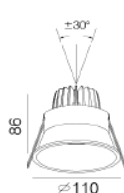

greenlux
cost reduction LED lighting

Latte Gimbal LED Downlight

Available in Multiple Wattage
80% lumen maintenance at 50,000 hours

80mm

80mm

105mm

105mm

105mm

Model#	CCT	LED Type	Lumen(lm)	Dimension (mm)	Cutout Size (mm)	Beam Angle	Voltage(V)
GDLAT-6W-G	2700K 3000K 4000K 5000K	COB	460	Ø85*71	80	20° / 36°	AC200-240V
GDLAT-9W-G			660	Ø85*91	80	36° / 50°	
GDLAT-12W-G			950	Ø110*86	105	24° / 45°	
GDLAT-16W-G			1210	Ø110*102	105	24° / 45°	
GDLAT-20W-G			1500	Ø120*96	105	36° / 60°	

Specifications

Colour Range	2700-5000k	
Lumen Efficiency (lm)	460 / 660 / 950 / 1210 / 1500	
Power Consumption	6W / 9W / 12W / 16W / 20W	
Input Voltage	200V/240V AC	
Current	6W	350mA / 16V
	9W	240mA / 36V
	12W	240mA / 36V
	16W	350mA / 36V
	20W	500mA / 36V
CRI	>90	
Power Factor	>0.95	
Chipset	COB	
Driver	Class II	
Dimmable	Triac / 0-10V / Dali (options)	
Housing Material	Aluminum Alloy + Clear Diffuser	
Housing Colour	White/Silver/Chrome/Black	