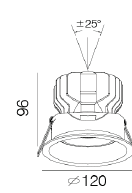

greenlux
cost reduction LED lighting

Latte Gimbal LED Downlight

Available in Multiple Wattage
80% lumen maintenance at 50,000 hours

80mm

80mm

105mm

105mm

105mm

Model#	CCT	LED Type	Lumen(lm)	Dimension (mm)	Cutout Size (mm)	Beam Angle	Voltage(V)
GDLAT-6W-G	2700K 3000K 4000K 5000K	COB	460	Ø85*71	80	20° / 36°	AC200-240V
GDLAT-9W-G			660	Ø85*91	80	36° / 50°	
GDLAT-12W-G			950	Ø110*86	105	24° / 45°	
GDLAT-16W-G			1210	Ø110*102	105	24° / 45°	
GDLAT-20W-G			1500	Ø120*96	105	36° / 60°	