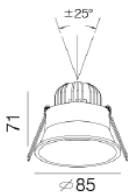

greenlux
cost reduction LED lighting

Latte Gimbal LED Downlight

Available in Multiple Wattage
80% lumen maintenance at 50,000 hours

80mm

80mm

105mm

105mm

105mm

Model#	CCT	LED Type	Lumen(lm)	Dimension (mm)	Cutout Size (mm)	Beam Angle	Voltage(V)
GDLAT-6W-G	2700K 3000K 4000K 5000K	COB	460	Ø85*71	80	20° / 36°	AC200-240V
GDLAT-9W-G			660	Ø85*91	80	36° / 50°	
GDLAT-12W-G			950	Ø110*86	105	24° / 45°	
GDLAT-16W-G			1210	Ø110*102	105	24° / 45°	
GDLAT-20W-G			1500	Ø120*96	105	36° / 60°	

Specifications

Colour Range	2700-5000k	
Lumen Efficiency (lm)	460 / 660 / 950 / 1210 / 1500	
Power Consumption	6W / 9W / 12W / 16W / 20W	
Input Voltage	200V/240V AC	
Current	6W	350mA / 16V
	9W	240mA / 36V
	12W	240mA / 36V
	16W	350mA / 36V
	20W	500mA / 36V
CRI	>90	
Power Factor	>0.95	
Chipset	COB	
Driver	Class II	
Dimmable	Triac / 0-10V / Dali (options)	
Housing Material	Aluminum Alloy + Clear Diffuser	
Housing Colour	White/Silver/Chrome/Black	