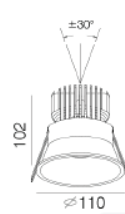

greenlux
cost reduction LED lighting

Latte Gimbal LED Downlight

Available in Multiple Wattage
80% lumen maintenance at 50,000 hours

80mm

80mm

105mm

105mm

105mm

Model#	CCT	LED Type	Lumen(lm)	Dimension (mm)	Cutout Size (mm)	Beam Angle	Voltage(V)
GDLAT-6W-G	2700K 3000K 4000K 5000K	COB	460	Ø85*71	80	20° / 36°	AC200-240V
GDLAT-9W-G			660	Ø85*91	80	36° / 50°	
GDLAT-12W-G			950	Ø110*86	105	24° / 45°	
GDLAT-16W-G			1210	Ø110*102	105	24° / 45°	
GDLAT-20W-G			1500	Ø120*96	105	36° / 60°	

Specifications

Colour Range	2700-5000k	
Lumen Efficiency (lm)	460 / 660 / 950 / 1210 / 1500	
Power Consumption	6W / 9W / 12W / 16W / 20W	
Input Voltage	200V/240V AC	
Current	6W	350mA / 16V
	9W	240mA / 36V
	12W	240mA / 36V
	16W	350mA / 36V
	20W	500mA / 36V
CRI	>90	
Power Factor	>0.95	
Chipset	COB	
Driver	Class II	
Dimmable	Triac / 0-10V / Dali (options)	
Housing Material	Aluminum Alloy + Clear Diffuser	
Housing Colour	White/Silver/Chrome/Black	