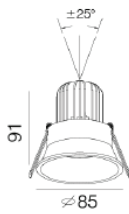

greenlux
cost reduction LED lighting

Latte Gimbal LED Downlight

Available in Multiple Wattage
80% lumen maintenance at 50,000 hours

80mm

80mm

105mm

105mm

105mm

Model#	CCT	LED Type	Lumen(lm)	Dimension (mm)	Cutout Size (mm)	Beam Angle	Voltage(V)
GDLAT-6W-G	2700K 3000K 4000K 5000K	COB	460	Ø85*71	80	20° / 36°	AC200-240V
GDLAT-9W-G			660	Ø85*91	80	36° / 50°	
GDLAT-12W-G			950	Ø110*86	105	24° / 45°	
GDLAT-16W-G			1210	Ø110*102	105	24° / 45°	
GDLAT-20W-G			1500	Ø120*96	105	36° / 60°	

Specifications

Colour Range	2700-5000k	
Lumen Efficiency (lm)	460 / 660 / 950 / 1210 / 1500	
Power Consumption	6W / 9W / 12W / 16W / 20W	
Input Voltage	200V/240V AC	
Current	6W	350mA / 16V
	9W	240mA / 36V
	12W	240mA / 36V
	16W	350mA / 36V
	20W	500mA / 36V
CRI	>90	
Power Factor	>0.95	
Chipset	COB	
Driver	Class II	
Dimmable	Triac / 0-10V / Dali (options)	
Housing Material	Aluminum Alloy + Clear Diffuser	
Housing Colour	White/Silver/Chrome/Black	