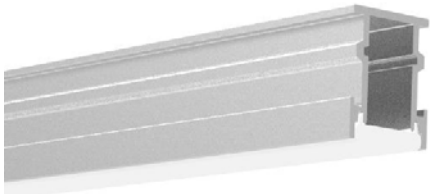

Chain GLS2126 LED Linear IP67

Features

- Applied to outdoor ground
- Can be used to outline and decorating
- AL6063-T5 aluminum profile with high-quality surface treatment.
- Close-fitting design without screw, Make installation more convenient.

Unit: mm

Chain GLS2126 LED Linear IP67

Standard Configuration

Picture	Item	Parameter	Amount	Remarks
	Profile	Profile weight: 0.9kg/2.5m Size: L2500*W21.4*H25.8mm Material: GAL6063-T5 Surface processing: Anodizing	1pcs	
	cover	Type: Frosted diffuser Material: PC Light transmittance: 75% Size: L2500*W19*H5mm	1pcs	

Optional Accessories

Picture	Item	Parameter	Amount	Remarks
	Flexible strip GD8120-24V-8mm	Voltage: DC24V Power: 13.5W/M Width: 8mm Min cut: 50mm/6LEDs	5M/reel	
	End caps with hole	Size: L25.8*W21.4*H6mm Material: PC	2pcs/set	
	End caps	Size: L25.8*W21.4*H6mm Material: PC	2pcs/set	