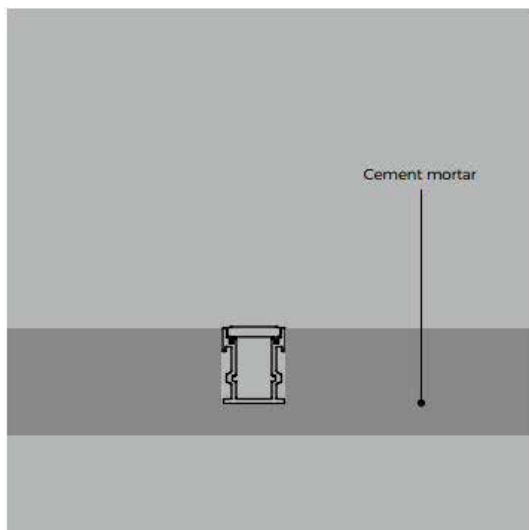

Chain GLS2126 LED Linear IP67

Features

- Applied to outdoor ground
- Can be used to outline and decorating
- AL6063-T5 aluminum profile with high-quality surface treatment.
- Close-fitting design without screw, Make installation more convenient.

Unit: mm

Chain GLS2126 LED Linear IP67

Standard Configuration

Picture	Item	Parameter	Amount	Remarks
	Profile	Profile weight: 0.9kg/2.5m Size: L2500*W21.4*H25.8mm Material: GAL6063-T5 Surface processing: Anodizing	1pcs	
	cover	Type: Frosted diffuser Material: PC Light transmittance: 75% Size: L2500*W19*H5mm	1pcs	

Optional Accessories

Picture	Item	Parameter	Amount	Remarks
	Flexible strip GD8120-24V-8mm	Voltage: DC24V Power: 13.5W/M Width: 8mm Min cut: 50mm/6LEDs	5M/reel	
	End caps with hole	Size: L25.8*W21.4*H6mm Material: PC	2pcs/set	
	End caps	Size: L25.8*W21.4*H6mm Material: PC	2pcs/set	

Optical Parameter

(GD8120-24V-8mm light source, frosted diffuser)

LUMINOUS INTENSITY DISTRIBUTION DIAGRAM