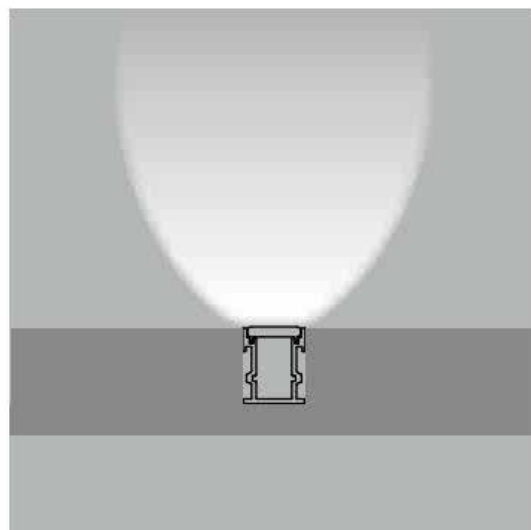

Chain GLS2126 LED Linear IP67

Features

- Applied to outdoor ground
- Can be used to outline and decorating
- AL6063-T5 aluminum profile with high-quality surface treatment.
- Close-fitting design without screw, Make installation more convenient.

Unit: mm

Chain GLS2126 LED Linear IP67

Standard Configuration

Picture	Item	Parameter	Amount	Remarks
	Profile	Profile weight: 0.9kg/2.5m Size: L2500*W21.4*H25.8mm Material: GAL6063-T5 Surface processing: Anodizing	1pcs	
	cover	Type: Frosted diffuser Material: PC Light transmittance: 75% Size: L2500*W19*H5mm	1pcs	

Optional Accessories

Picture	Item	Parameter	Amount	Remarks
	Flexible strip GD8120-24V-8mm	Voltage: DC24V Power: 13.5W/M Width: 8mm Min cut: 50mm/6LEDs	5M/reel	
	End caps with hole	Size: L25.8*W21.4*H6mm Material: PC	2pcs/set	
	End caps	Size: L25.8*W21.4*H6mm Material: PC	2pcs/set	