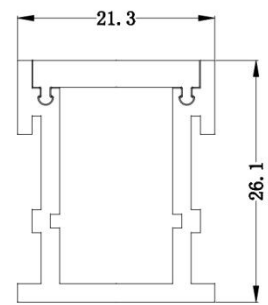

Chain GLS2126 LED Linear IP67

Features

- Applied to outdoor ground
- Can be used to outline and decorating
- AL6063-T5 aluminum profile with high-quality surface treatment.
- Close-fitting design without screw, Make installation more convenient.

Unit: mm

Chain GLS2126 LED Linear IP67

Standard Configuration

Picture	Item	Parameter	Amount	Remarks
	Profile	Profile weight: 0.9kg/2.5m Size: L2500*W21.4*H25.8mm Material: GAL6063-T5 Surface processing: Anodizing	1pcs	
	cover	Type: Frosted diffuser Material: PC Light transmittance: 75% Size: L2500*W19*H5mm	1pcs	

Optional Accessories

Picture	Item	Parameter	Amount	Remarks
	Flexible strip GD8120-24V-8mm	Voltage: DC24V Power: 13.5W/M Width: 8mm Min cut: 50mm/6LEDs	5M/reel	
	End caps with hole	Size: L25.8*W21.4*H6mm Material: PC	2pcs/set	
	End caps	Size: L25.8*W21.4*H6mm Material: PC	2pcs/set	

Optical Parameter

(GD8120-24V-8mm light source, frosted diffuser)

LUMINOUS INTENSITY DISTRIBUTION DIAGRAM