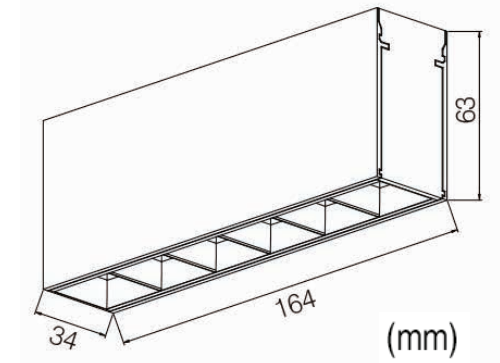

LED Surface Mounted Down Light

Specification

Product code:	GKJUM-12W
Power:	12W
Electric data:	AC 220-240V 50/60Hz
Lumen:	832lm
Beam angle:	15° / 25° / 35°
Color temperature:	3000K / 4000K
IP class:	IP20
CRI:	>90
Current:	/
LED source:	COB LED
Fixture material:	Aluminum
Finish:	White/Black/Blue/Red/Pink/Gold