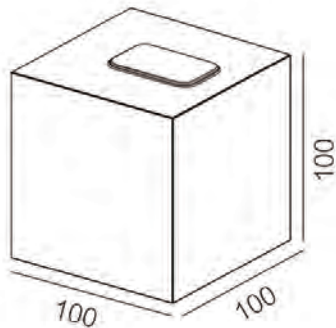

LED Wall Light

Specification

Product code:	GVCUP-3W / GVCUP-6W
Power:	3W (down) / 2*3W (up/down)
Electric data:	AC 220-240V 50-60Hz
Lumen:	255 / 510lm
Beam angle:	/
Color temperature:	3000K ~ 5000K
IP class:	IP65
Fixture size:	100 * 100 * 100mm
Cutout size:	/
LED source:	COB LED
Fixture material:	Aluminum
Finish:	Black / White