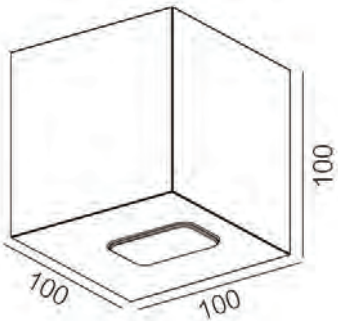

LED Wall Light

Specification

Product code:	GVCUP-3W / GVCUP-6W
Power:	3W (down) / 2*3W (up/down)
Electric data:	AC 220-240V 50-60Hz
Lumen:	255 / 510lm
Beam angle:	/
Color temperature:	3000K ~ 5000K
IP class:	IP65
Fixture size:	100 * 100 * 100mm
Cutout size:	/
LED source:	COB LED
Fixture material:	Aluminum
Finish:	Black / White