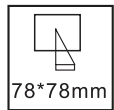

LED Recessed Down Light

GAROB-7W-AS

GAROB-14W-AD

GAROB-7W-BS

GAROB-14W-BD

Specification

Product code:	GAROB
Power:	1*7W / 2*7W
Electric data:	AC 220-240V 50-60Hz
Lumen:	630lm / 1260lm
Beam angle:	24° / 36° / 60°
Color temperature:	3000K / 4000K
IP class:	IP20
CRI:	>85 / 92
Current:	350mA
LED source:	COB LED
Fixture material:	Aluminum
Finish:	White / Black