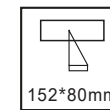

LED Recessed Down Light

GAROB-7W-AS

GAROB-14W-AD

GAROB-7W-BS

GAROB-14W-BD

Specification

Product code:	GAROB
Power:	1*7W / 2*7W
Electric data:	AC 220-240V 50-60Hz
Lumen:	630lm / 1260lm
Beam angle:	24° / 36° / 60°
Color temperature:	3000K / 4000K
IP class:	IP20
CRI:	>85 / 92
Current:	350mA
LED source:	COB LED
Fixture material:	Aluminum
Finish:	White / Black