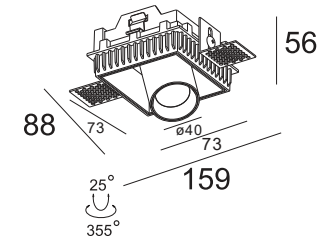

LED Recessed Down Light

GAROB-7W-AS

GAROB-14W-AD

GAROB-7W-BS

GAROB-14W-BD

Specification

Product code:	GAROB
Power:	1*7W / 2*7W
Electric data:	AC 220-240V 50-60Hz
Lumen:	630lm / 1260lm
Beam angle:	24° / 36° / 60°
Color temperature:	3000K / 4000K
IP class:	IP20
CRI:	>85 / 92
Current:	350mA
LED source:	COB LED
Fixture material:	Aluminum
Finish:	White / Black