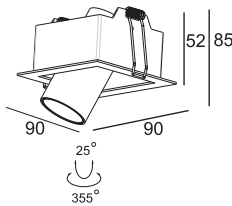

LED Recessed Down Light

GAROB-7W-AS

GAROB-14W-AD

GAROB-7W-BS

GAROB-14W-BD

Specification

Product code:	GAROB
Power:	1*7W / 2*7W
Electric data:	AC 220-240V 50-60Hz
Lumen:	630lm / 1260lm
Beam angle:	24° / 36° / 60°
Color temperature:	3000K / 4000K
IP class:	IP20
CRI:	>85 / 92
Current:	350mA
LED source:	COB LED
Fixture material:	Aluminum
Finish:	White / Black