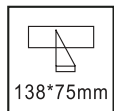

LED Recessed Down Light

GAROB-7W-AS

GAROB-14W-AD

GAROB-7W-BS

GAROB-14W-BD

Specification

Product code:	GAROB
Power:	1*7W / 2*7W
Electric data:	AC 220-240V 50-60Hz
Lumen:	630lm / 1260lm
Beam angle:	24° / 36° / 60°
Color temperature:	3000K / 4000K
IP class:	IP20
CRI:	>85 / 92
Current:	350mA
LED source:	COB LED
Fixture material:	Aluminum
Finish:	White / Black