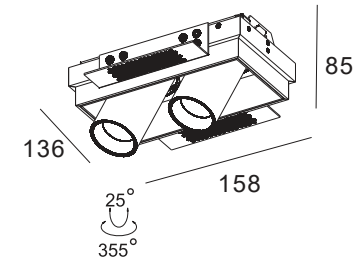

LED Recessed Down Light

GAROB-7W-AS

GAROB-14W-AD

GAROB-7W-BS

GAROB-14W-BD

Specification

Product code:	GAROB
Power:	1*7W / 2*7W
Electric data:	AC 220-240V 50-60Hz
Lumen:	630lm / 1260lm
Beam angle:	24° / 36° / 60°
Color temperature:	3000K / 4000K
IP class:	IP20
CRI:	>85 / 92
Current:	350mA
LED source:	COB LED
Fixture material:	Aluminum
Finish:	White / Black