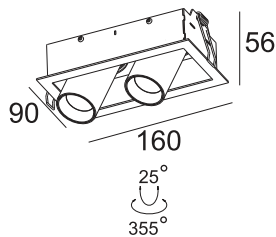

LED Recessed Down Light

GAROB-7W-AS

GAROB-14W-AD

GAROB-7W-BS

GAROB-14W-BD

Specification

Product code:	GAROB
Power:	1*7W / 2*7W
Electric data:	AC 220-240V 50-60Hz
Lumen:	630lm / 1260lm
Beam angle:	24° / 36° / 60°
Color temperature:	3000K / 4000K
IP class:	IP20
CRI:	>85 / 92
Current:	350mA
LED source:	COB LED
Fixture material:	Aluminum
Finish:	White / Black