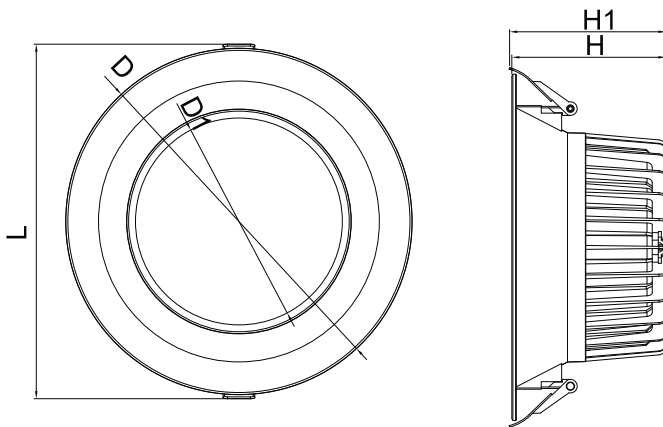

## Dimensions & Materials

<b>Product Dimensions (mm)</b>	3" Ø100*53 4" Ø118*62
<b>Cutout Dimensions (mm)</b>	3" Ø80 4" Ø100
<b>Housing Material</b>	Aluminum Alloy Housing
<b>Cover</b>	Frosted or Clear

## Dimensions

	3inch	4inch
D	100mm	118mm
D1	50.7mm	57.6mm
H	49.5mm	60mm
H1	53mm	62mm
L	105mm	123mm