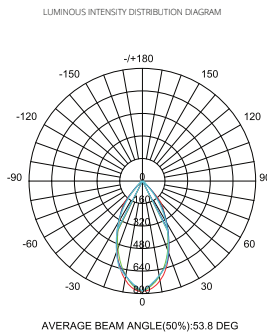

Photometrics

9W 4000k