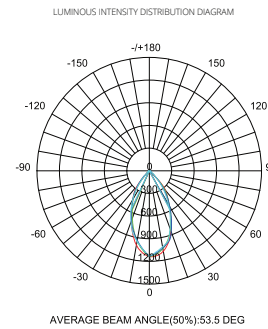

## Dimensions

	3inch	4inch
D	100mm	118mm
D1	50.7mm	57.6mm
H	49.5mm	60mm
H1	53mm	62mm
L	105mm	123mm

## Photometrics

9W 4000k

12W 4000k

15W 4000k

18W 4000k

**greenlux**  
cost reduction LED lighting