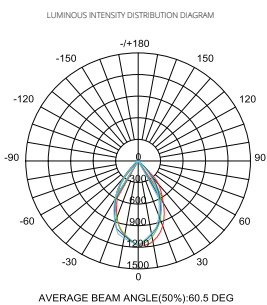

## Dimensions

	3inch	4inch
D	100mm	118mm
D1	50.7mm	57.6mm
H	49.5mm	60mm
H1	53mm	62mm
L	105mm	123mm

## Photometrics

9W 4000k

12W 4000k

15W 4000k

18W 4000k

**greenlux**  
cost reduction LED lighting