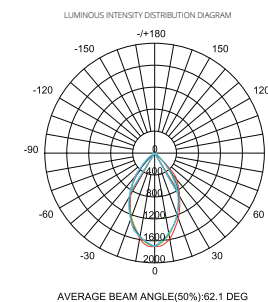

## Dimensions

	3inch	4inch
D	100mm	118mm
D1	50.7mm	57.6mm
H	49.5mm	60mm
H1	53mm	62mm
L	105mm	123mm

## Photometrics

9W 4000k

12W 4000k

15W 4000k

18W 4000k

**greenlux**  
cost reduction LED lighting