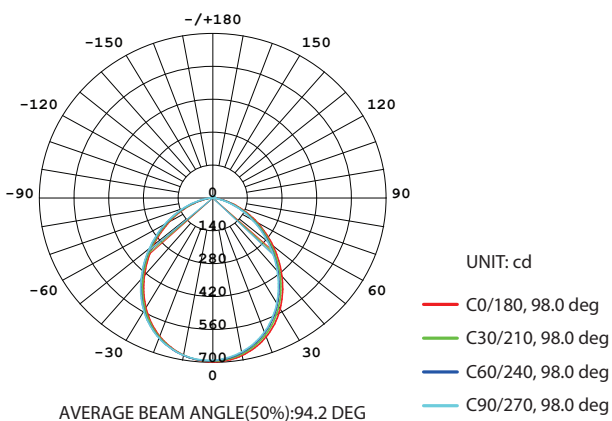

Dimensions & Photometrics

(mm)

4" Downlight

5" Downlight

6" Downlight

8" Downlight

10" Downlight

18W 4000k

LUMINOUS INTENSITY DISTRIBUTION DIAGRAM

35W 4000K

LUMINOUS INTENSITY DISTRIBUTION DIAGRAM

greenlux
cost reduction LED lighting

Angel Series LED Downlight

Available in Multiple Wattage
80% lumen maintenance at 50,000 hours

Model

Model#	CCT	LED Type	Lumen(lm)	Dimension (mm)	Cutout Size (mm)	Dimmable (option)	Voltage(V)
GUANG-13W 4"	3000K 4000K 5000K	2835 SMD	1235	145*45	120-130	Triac	AC100-240V
GUANG-18W 4"			1710	145*45	120-130	Triac	
GUANG-13W 5"			1235	170*45	140-150	Triac	
GUANG-18W 5"			1710	170*45	140-150	Triac	
GUANG-15W 6"			1425	190*45	160-170	Triac	
GUANG-18W 6"			1710	190*45	160-170	Triac	
GUANG-18W 8"			1710	230*45	200-210	Triac	
GUANG-25W 8"			2375	230*45	200-210	Triac	
GUANG-35W 10"			3325	280*52	230-260	Triac	
GUANG-45W 10"			4275	280*52	230-260	Triac	