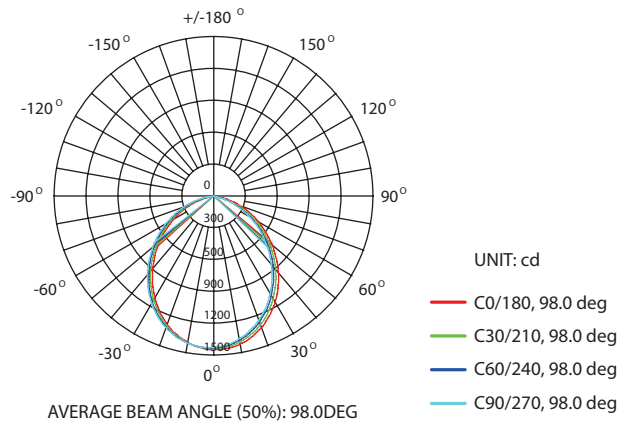

Dimensions & Photometrics

(mm)

4" Downlight

5" Downlight

6" Downlight

8" Downlight

10" Downlight

18W 4000k

LUMINOUS INTENSITY DISTRIBUTION DIAGRAM

35W 4000K

LUMINOUS INTENSITY DISTRIBUTION DIAGRAM

greenlux
cost reduction LED lighting

Angel Series LED Downlight

Available in Multiple Wattage
80% lumen maintenance at 50,000 hours

Model

Model#	CCT	LED Type	Lumen(lm)	Dimension (mm)	Cutout Size (mm)	Dimmable (option)	Voltage(V)
GUANG-13W 4"	3000K 4000K 5000K	2835 SMD	1235	145*45	120-130	Triac	AC100-240V
GUANG-18W 4"			1710	145*45	120-130	Triac	
GUANG-13W 5"			1235	170*45	140-150	Triac	
GUANG-18W 5"			1710	170*45	140-150	Triac	
GUANG-15W 6"			1425	190*45	160-170	Triac	
GUANG-18W 6"			1710	190*45	160-170	Triac	
GUANG-18W 8"			1710	230*45	200-210	Triac	
GUANG-25W 8"			2375	230*45	200-210	Triac	
GUANG-35W 10"			3325	280*52	230-260	Triac	
GUANG-45W 10"			4275	280*52	230-260	Triac	