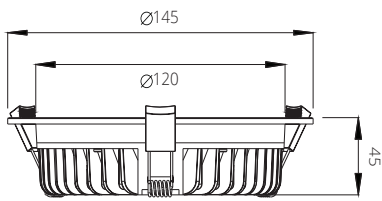

greenlux
cost reduction LED lighting

Angel Series LED Downlight

Available in Multiple Wattage
80% lumen maintenance at 50,000 hours

Dimensions & Photometrics

(mm)

4" Downlight