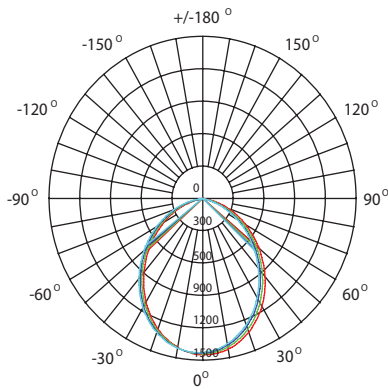

## Specifications

<b>Colour Range</b>	3000-6000k
<b>Lumen</b>	95lm/W
<b>Power Consumption</b>	15W ~ 45W
<b>Input Voltage</b>	AC 100-240V
<b>Operating Temp.</b>	-10°C to 45°C
<b>Dimming Range</b>	10% ~ 100%
<b>Beam angle</b>	90°
<b>Ra</b>	>80
<b>Power Factor</b>	>0.9
<b>Chipset</b>	2835 SMD
<b>Driver</b>	Class II
<b>IP Rating</b>	IP20 or IP44 (option)
<b>Dimmable</b>	Triac 0-10V or Dali (option)

## Dimensions & Materials

<b>Product Dimensions (mm)</b>	6"	Ø190*45
	8"	Ø230*45
	10"	Ø280*52
<b>Cutout Dimensions (mm)</b>	6"	Ø160-170
	8"	Ø200-210
	10"	Ø230-260
<b>Housing Material</b>	PMMA diffuser	
<b>Housing Colour</b>	White/Silver/Black	

## Dimensions & Photometrics

35W 4000K

AVERAGE BEAM ANGLE (50%): 98.0DEG

- UNIT: cd
- C0/180, 98.0 deg
  - C30/210, 98.0 deg
  - C60/240, 98.0 deg
  - C90/270, 98.0 deg