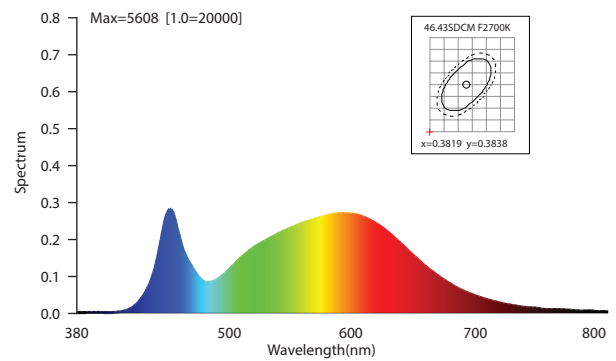

# Angel Series LED Downlight 6"/8"/10"

Available in Multiple Wattage  
80% lumen maintenance at 50,000 hours

- No UV or IR rays. No mercury
- Dimmable and Non-Dimmable option available
- Superb dimming effect
- SMD LED chips with high luminous flux
- PMMA diffuser to ensure even light output
- Compact, high efficiency line driver included
- Super slim design
- IP20 Rated, IP44 option
- 3 Years Warranty
- Applications include ceilings, walkways, restaurants, shops, hotels, museums & display cases

## Specifications

<b>Colour Range</b>	3000-6000k
<b>Lumen</b>	95lm/W
<b>Power Consumption</b>	15W ~ 45W
<b>Input Voltage</b>	AC 100-240V
<b>Operating Temp.</b>	-10°C to 45°C
<b>Dimming Range</b>	10% ~ 100%
<b>Beam angle</b>	90°
<b>Ra</b>	>80
<b>Power Factor</b>	>0.9
<b>Chipset</b>	2835 SMD
<b>Driver</b>	Class II
<b>IP Rating</b>	IP20 or IP44 (option)
<b>Dimmable</b>	Triac 0-10V or Dali (option)

## Dimensions & Photometrics

35W 4000K

AVERAGE BEAM ANGLE (50%): 98.0DEG

- UNIT: cd
- C0/180, 98.0 deg
  - C30/210, 98.0 deg
  - C60/240, 98.0 deg
  - C90/270, 98.0 deg