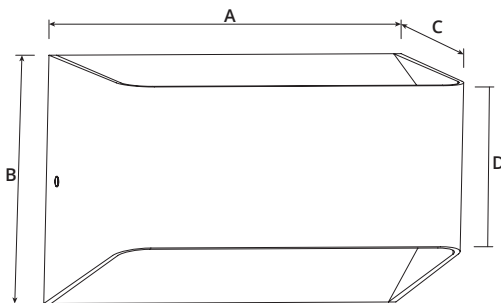

### Specification

<b>Product code:</b>	GUWL20-10W / GUWL20-18W
<b>Power:</b>	10W / 18W
<b>Electric data:</b>	AC200-240V
<b>Lumen:</b>	500lm / 900lm
<b>Beam angle:</b>	90°
<b>Color temperature:</b>	3000K ~ 5700K
<b>IP class:</b>	IP54
<b>IK Rating</b>	IK08
<b>CRI</b>	>80 or >90 (option)
<b>LED source:</b>	SMD LED
<b>Fixture material:</b>	Aluminum
<b>Finish:</b>	Powder Coating

Model	Dimension(mm)				Size(mm)	Product Weight (Kg)	
	A	B	C	D		N.W/PC	G.W/PC
GUWL20-10W	150	100	92	65	150*100*92	0.54	0.63
GUWL20-18W	300	100	92	65	300*100*92	1.05	1.15

LM80

5 Yrs  
Warranty

RCM

SAA

IP54

TUV