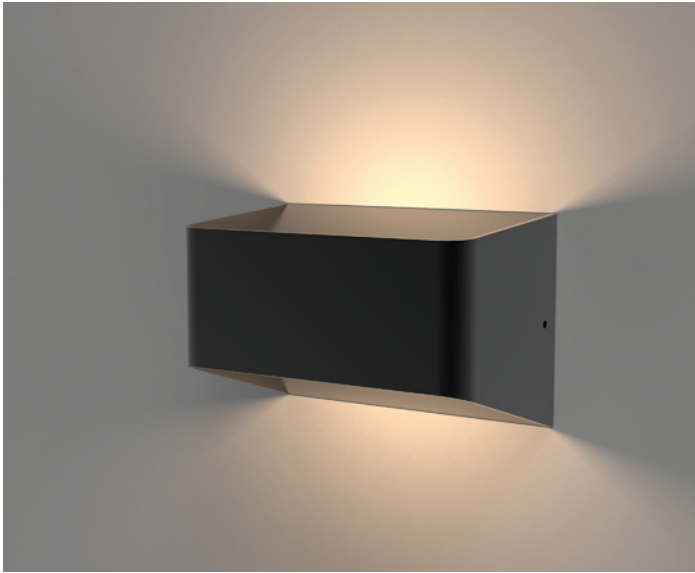

## Outdoor LED Wall Light

### Specification

<b>Product code:</b>	GUWL20-10W / GUWL20-18W
<b>Power:</b>	10W / 18W
<b>Electric data:</b>	AC200-240V
<b>Lumen:</b>	500lm / 900lm
<b>Beam angle:</b>	90°
<b>Color temperature:</b>	3000K ~ 5700K
<b>IP class:</b>	IP54
<b>IK Rating</b>	IK08
<b>CRI</b>	>80 or >90 (option)
<b>LED source:</b>	SMD LED
<b>Fixture material:</b>	Aluminum
<b>Finish:</b>	Powder Coating

Model	Dimension(mm)				Size(mm)	Product Weight (Kg)	
	A	B	C	D		N.W/PC	G.W/PC
GUWL20-10W	150	100	92	65	150*100*92	0.54	0.63
GUWL20-18W	300	100	92	65	300*100*92	1.05	1.15

LM80

5 Yrs  
Warranty

RCM

SAA

IP54

TUV