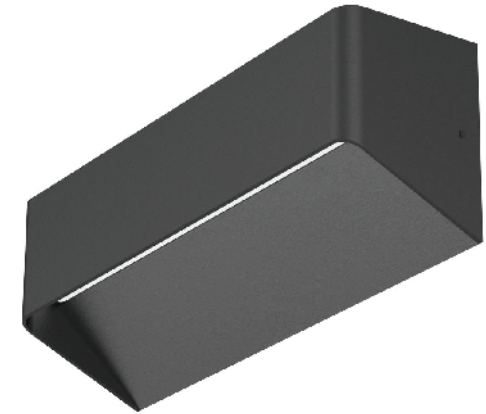

Outdoor LED Wall Light

LM80

5 Yrs
Warranty

RCM

SAA

IP54

TUV

9/331 Ingles Street
Port Melbourne VIC 3207 Australia

info@greenlux.com.au
sales@greenlux.com.au

T 1300 650 625
www.greenlux.com.au