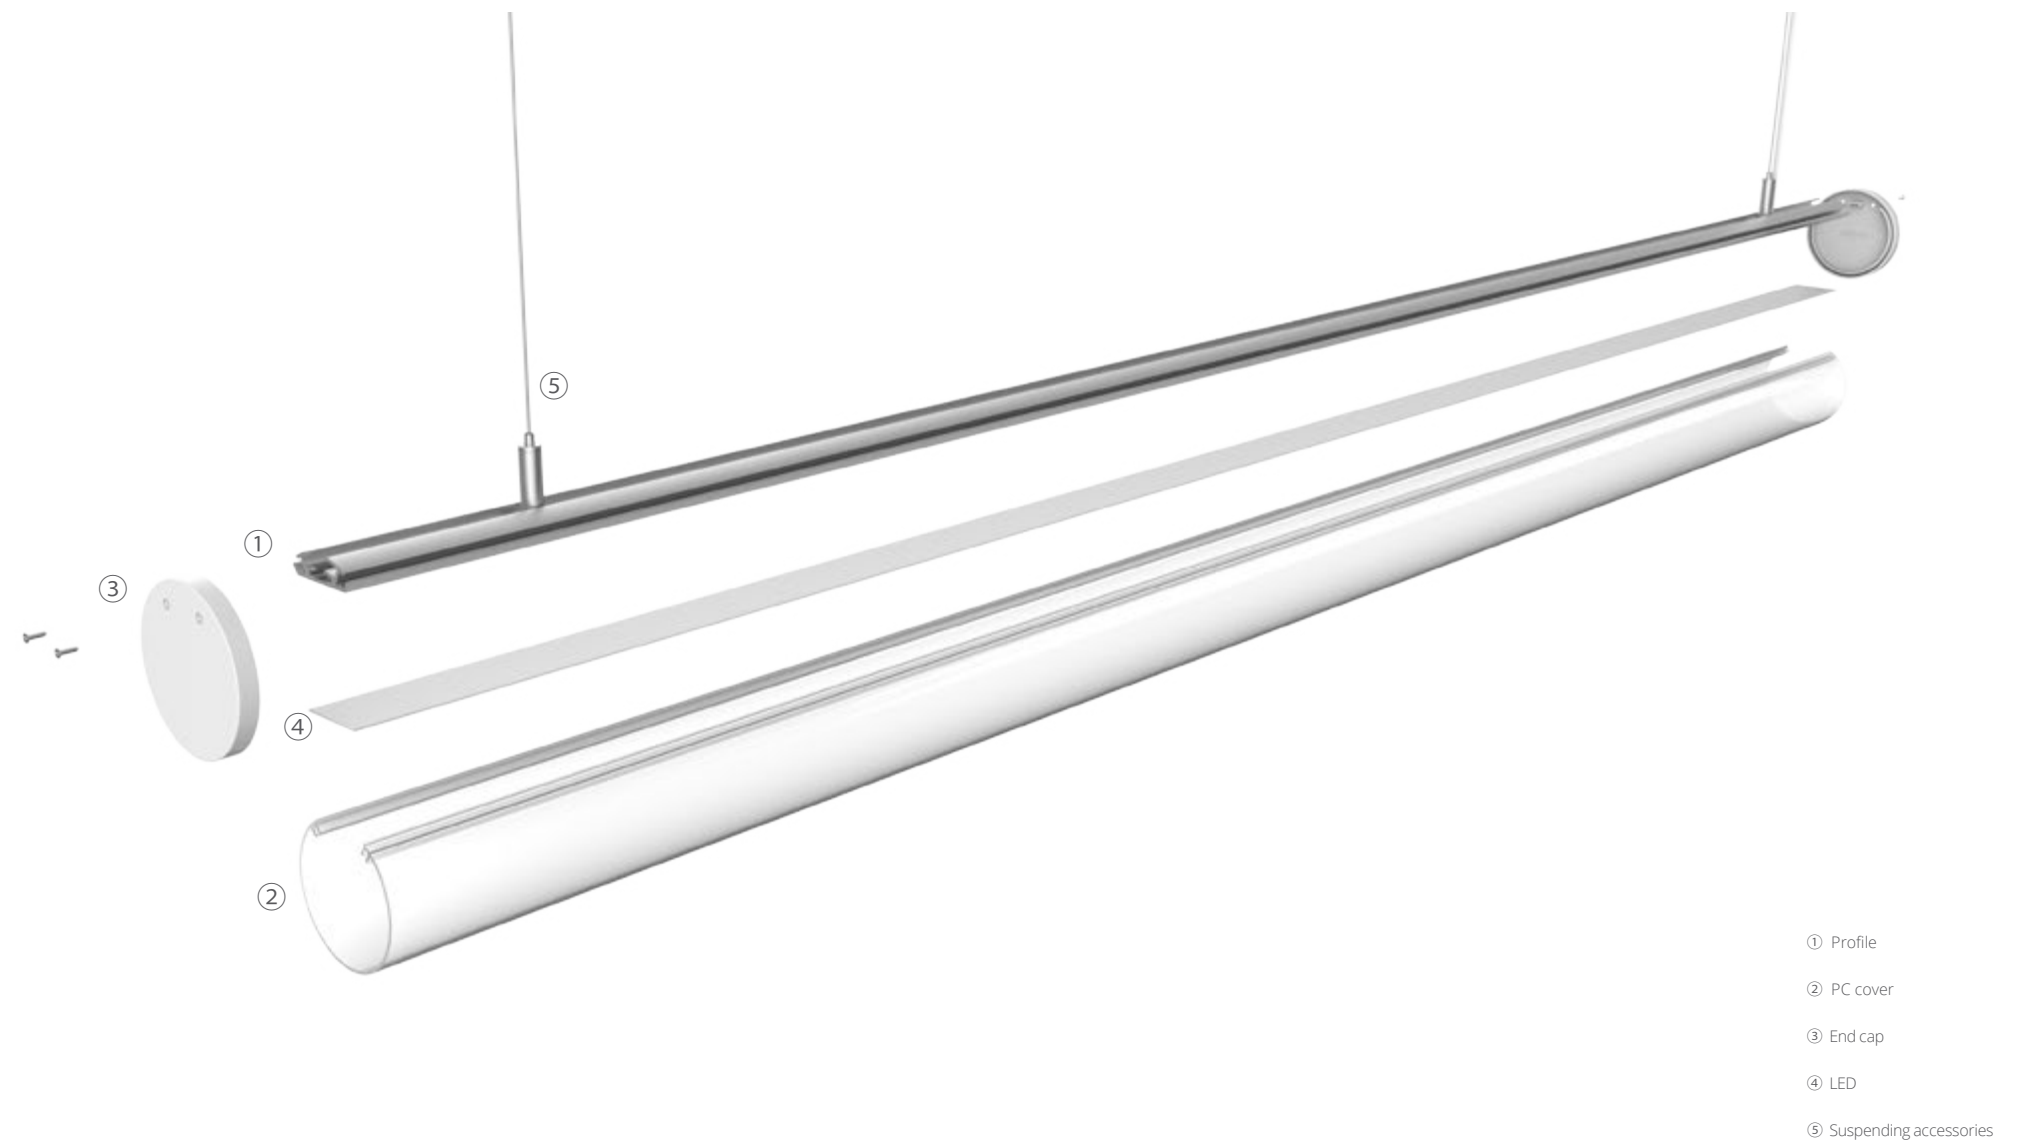

# Chain GLT SERIES

Simple, stylish, unique appearance;  
Imported cover, light transmittance > 85%

GLT 90

**greenlux**  
cost reduction LED lighting

Standard

GLT-90-PRx1

GLT-90-ECx2

GLT-90-CVx1

Optional

GLT-90-PY

GLT-90-CL

GLT-90-Strip

CN1001/CN1003

## Pendant Diagram

- Step1: Main body installation: profile + driver + LED + end cap + cover
- Step2: Hanging wire positioning
- Step3: Install canopy

## Surface Mounted Diagram

- Step1: Main body installation: profile + driver + end cap
- Step2: Install LED + cover