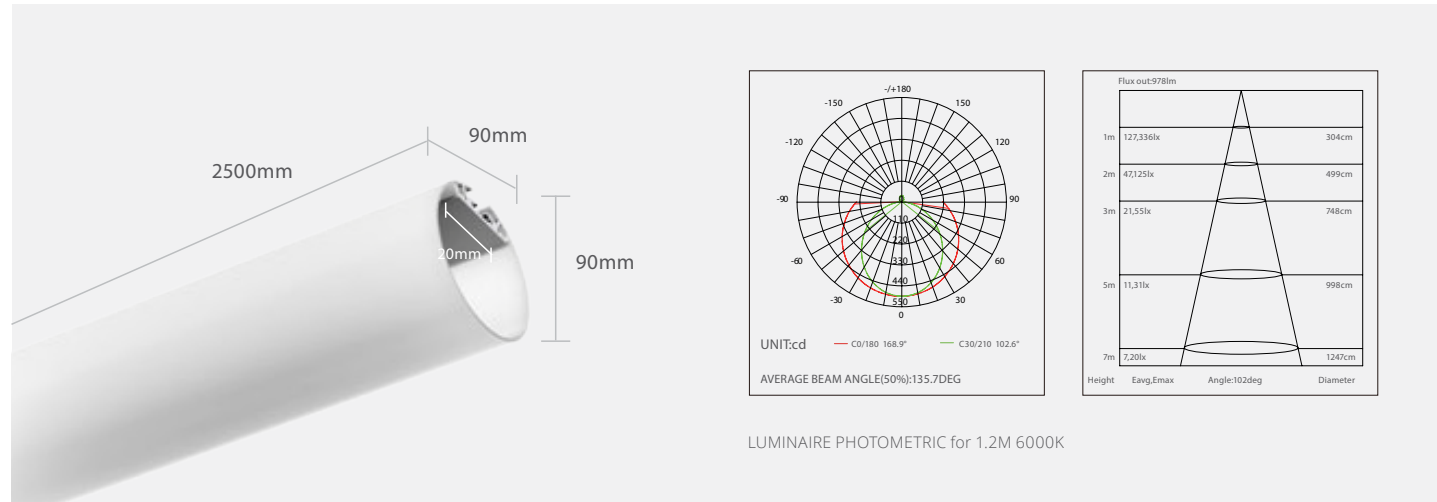

# Chain GLT SERIES

Simple, stylish, unique appearance;  
Imported cover, light transmittance > 85%

GLT 90

**greenlux**  
cost reduction LED lighting

Standard

GLT-90-PRx1

GLT-90-ECx2

GLT-90-CVx1

Optional

GLT-90-PY

GLT-90-CL

GLT-90-Strip

CN1001/CN1003