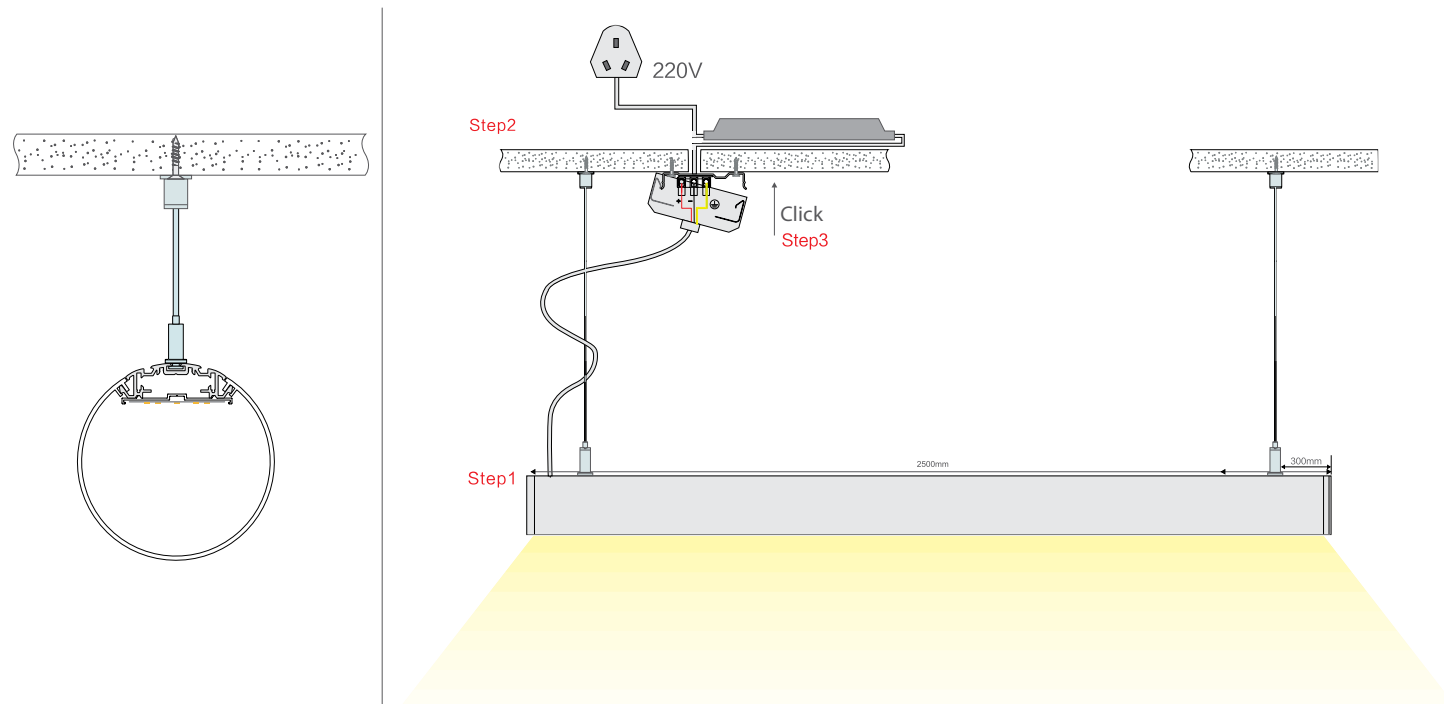

# Chain GLT SERIES

Simple, stylish, unique appearance;  
Imported cover, light transmittance > 85%

GLT 90

**greenlux**  
cost reduction LED lighting

Standard

GLT-90-PRx1

GLT-90-ECx2

GLT-90-CVx1

Optional

GLT-90-PY

GLT-90-CL

GLT-90-Strip

CN1001/CN1003

## Pendant Diagram

- Step1: Main body installation: profile + driver + LED + end cap + cover
- Step2: Hanging wire positioning
- Step3: Install canopy

## Surface Mounted Diagram

- Step1: Main body installation: profile + driver + end cap
- Step2: Install LED + cover